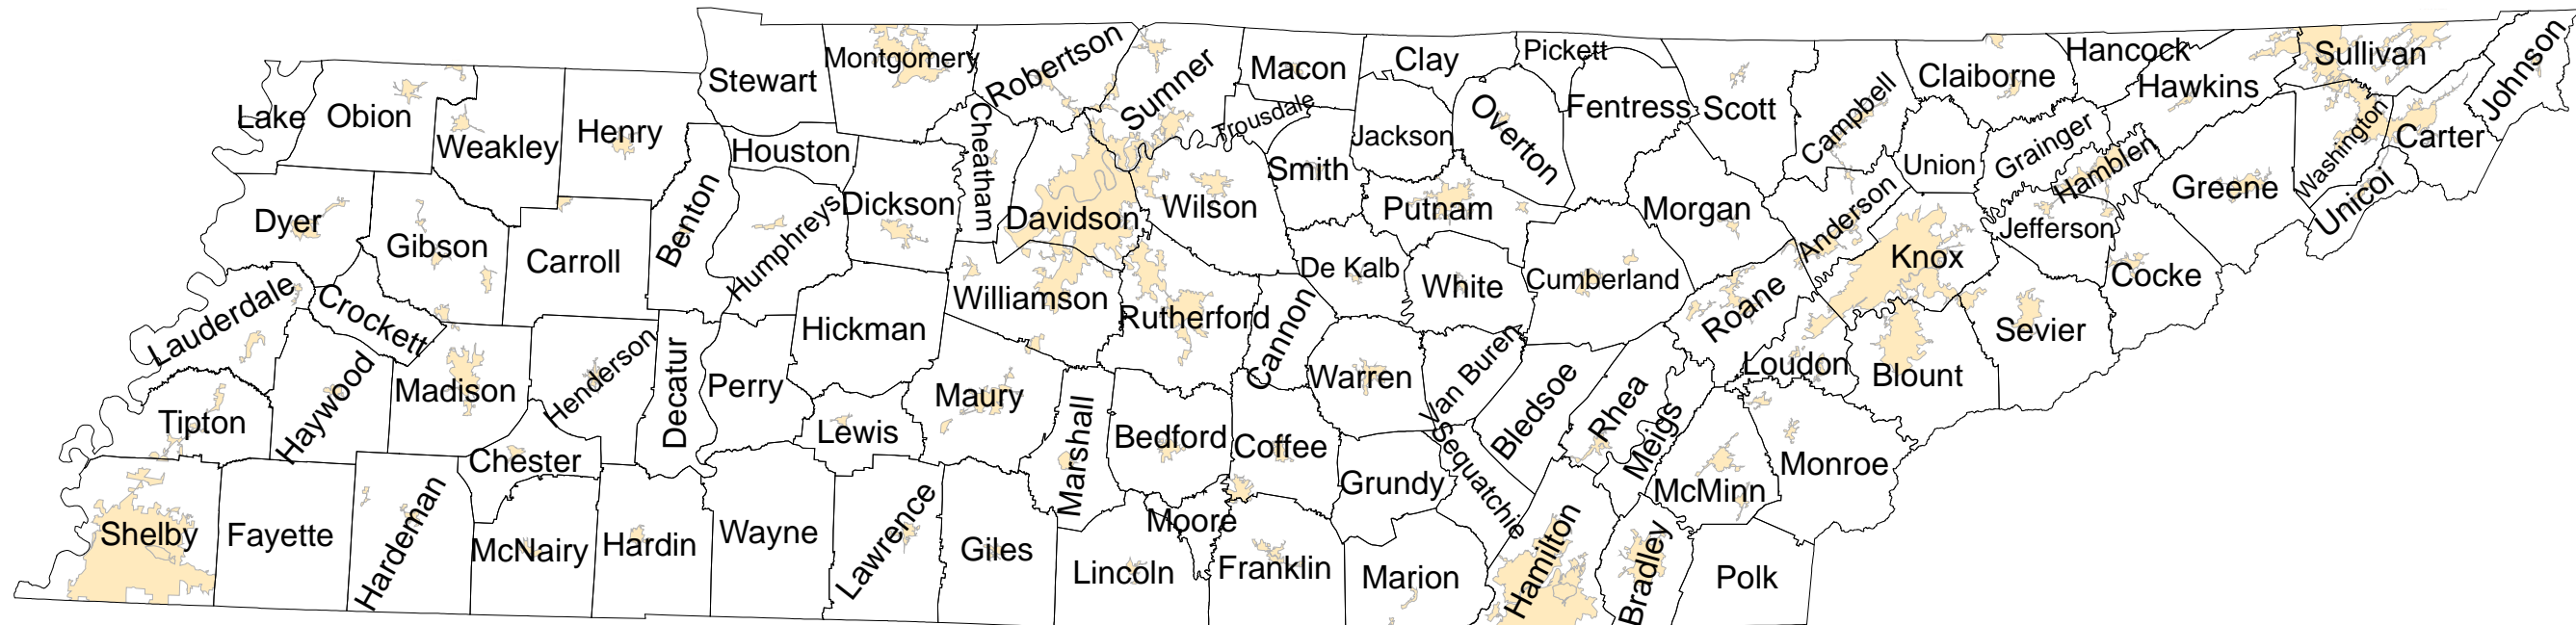

TENNESSEE COUNTRIES