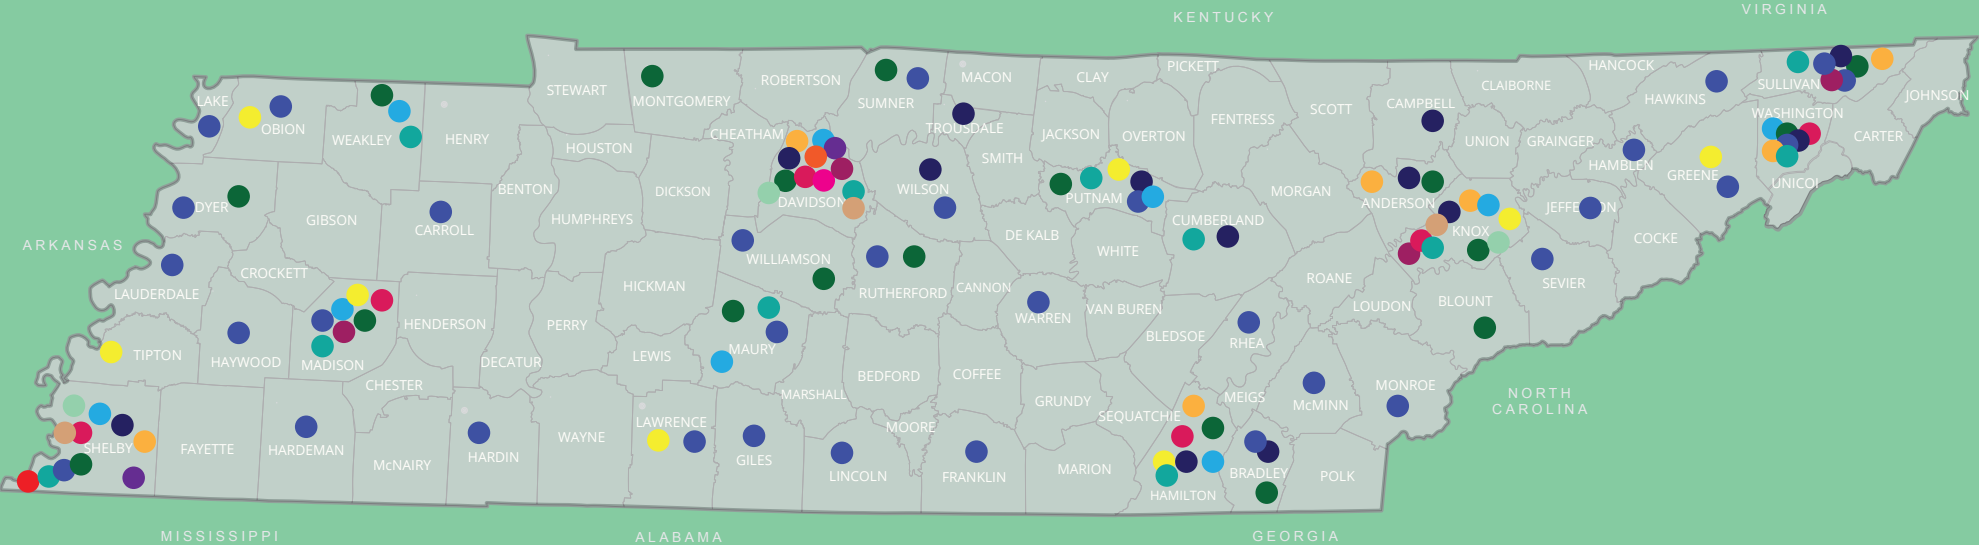

TENNESSEE SMALL BUSINESS RESOURCE MAP

<p>BERO tn.gov/ecd/bero</p>	<p>GO-DBE tn.gov/generalservices/topic/governors-office-of-diversity-business-enterprise-godbe</p>	<p>SBA sba.gov</p>	<p>TSBDC tsbdc.org</p>
<p>Development Districts tennesseedevelopmentdistricts.org</p>	<p>SCORE score.org</p>	<p>TN Export Network export.tnecd.com</p>	<p>USCS-ITA export.gov/tennessee</p>
<p>Entrepreneur Centers launchtn.org</p>	<p>MBDA mbda.gov</p>	<p>TN Main Street tennesseemainstreet.org</p>	<p>USDA rurdev.usda.gov/tn</p>
<p>Incubators nbia.org</p>	<p>Pathway Lending pathwaylending.org</p>	<p>UT-CIS cis.tennessee.edu</p>	