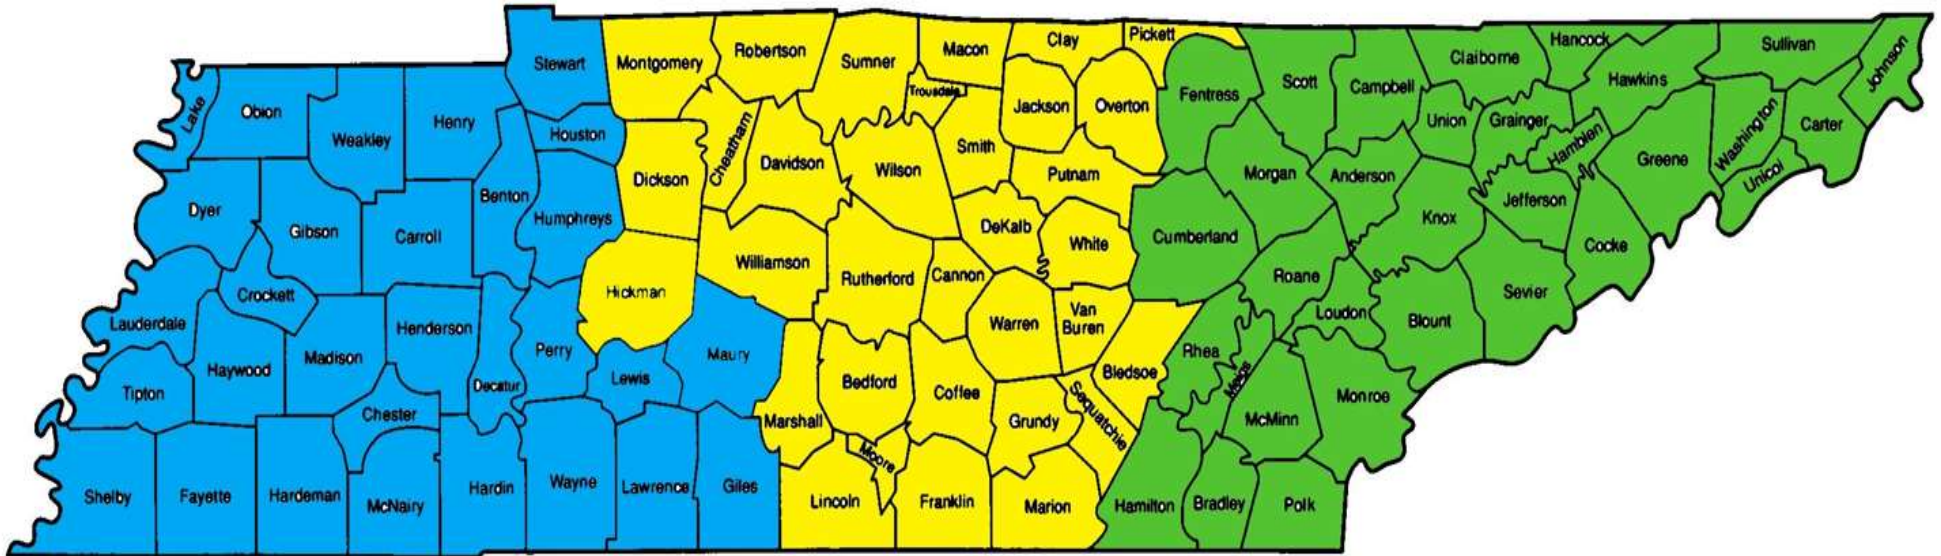

Parks and Recreation Technical Advisory Service (PARTAS) Assigned Counties Map

Andy Baker
(blue)
PARTAS Consultant, West
731-412-8704
andy.baker@tn.gov

Daniel Jackson
(yellow)
PARTAS Consultant, Middle
615-499-1235
daniel.jackson@tn.gov

Tom Lamb
(green)
PARTAS Consultant, East
865-469-0555
thomas.lamb@tn.gov