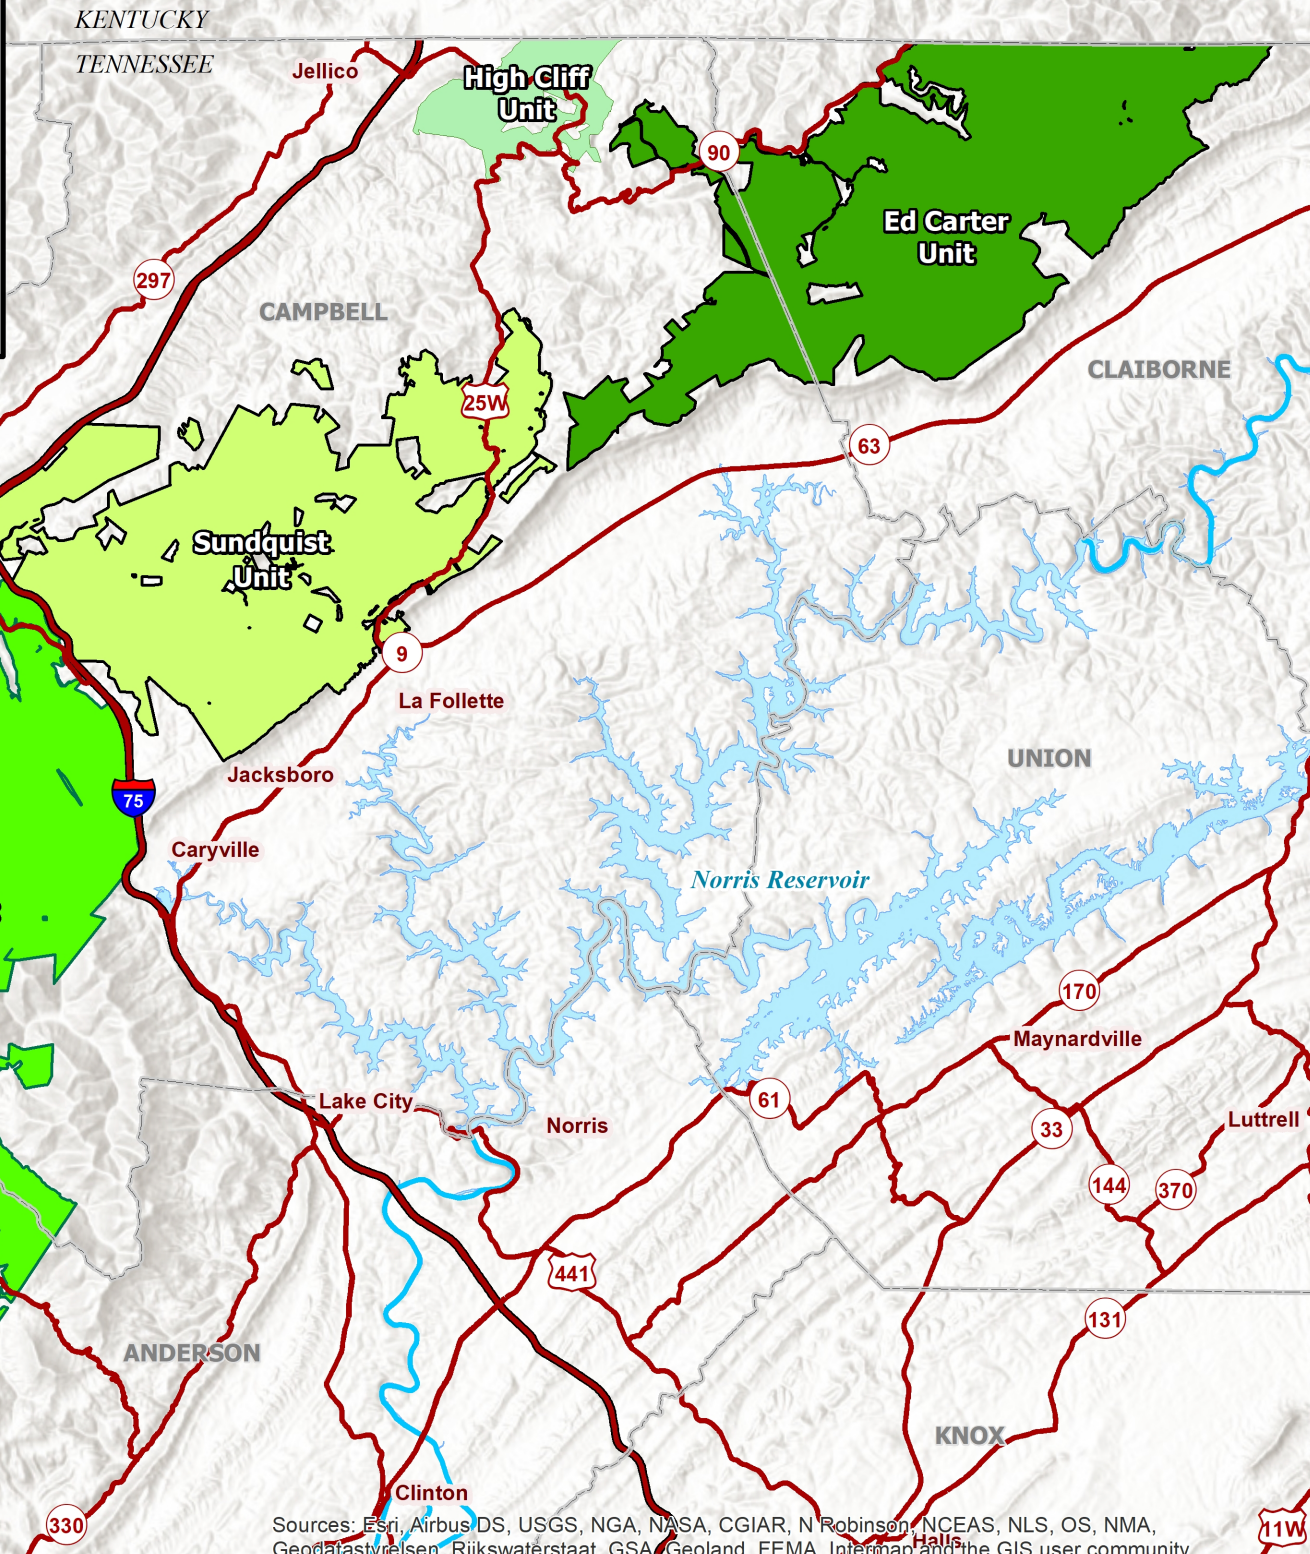

North Cumberland Wildlife Management Area

Sources: Esri, Airbus DS, USGS, NGA, NASA, CGIAR, N Robinson, NCEAS, NLS, OS, NMA, Geodatastyelsen, Rijkswaterstaat, GSA, Geoland, FEMA, Intermap and the GIS user community