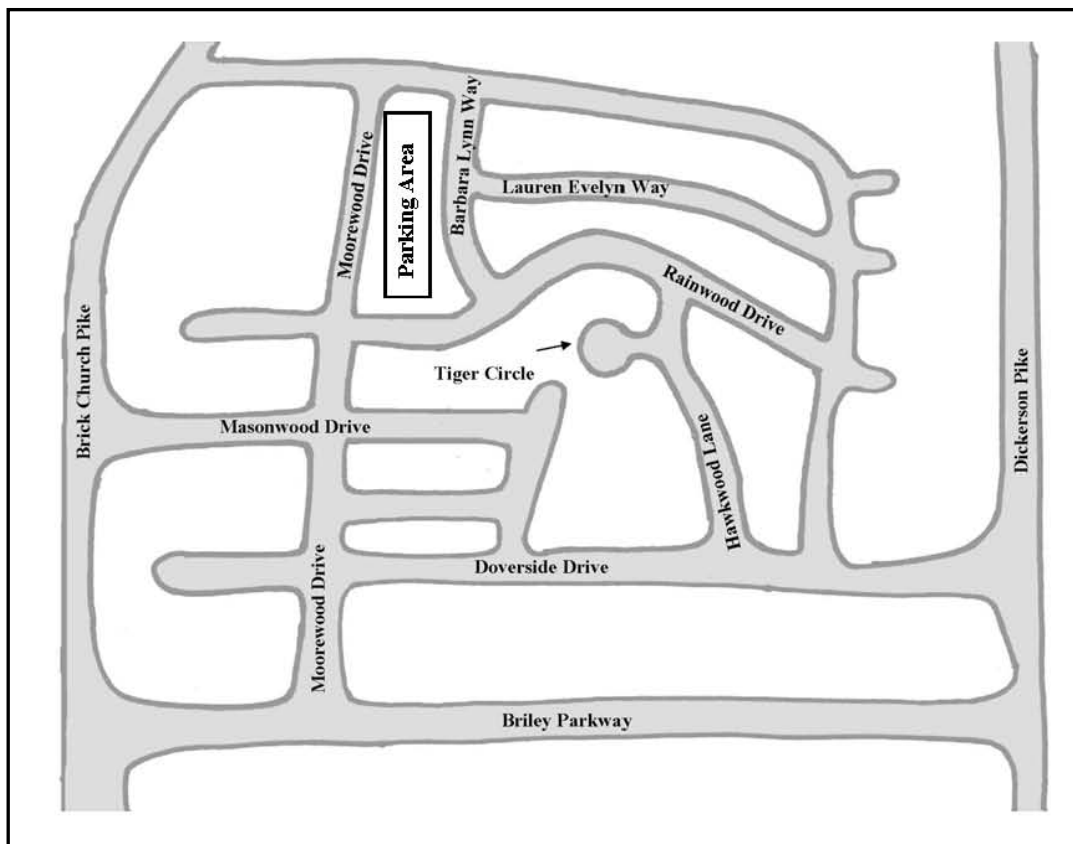

2009 Volunteer Parking Directions

Construction is beginning in Timberwood, our latest all-Habitat, all-volunteer built neighborhood located in northeast Nashville off Brick Church Pike and Briley Parkway.

Directions to *Timberwood*

From I-24:

Follow I-24 West to Briley Parkway East, exit 43
 Exit on Briley Parkway East
 Stay right, exit on Brick Church Pike, exit 17
 Turn right on to Brick Church Pike going north
 Turn right on Masonwood Drive (at Smithson-Craighead Academy)
 Turn left on Moorewood Drive (at stop sign)
 Turn right on Rainwood Drive
 Follow signs to designated parking area

From I-40 (east of town):

Follow I-40 West to Briley Parkway North, exit 215
 Exit on Briley Parkway North
 Exit on Brick Church Pike, exit 17
 Turn right on Brick Church Pike going north
 Turn right on Masonwood Drive (at Smithson-Craighead Academy)
 Turn left on Moorewood Drive (at stop sign)
 Turn right on Rainwood Drive
 Follow signs to designated parking area

***If you are coming from I-40 (west of town) or I-65 (south of town), please merge onto I-24 West in Nashville and then follow the above directions.**

Please park on the right side of the streets throughout the neighborhood.