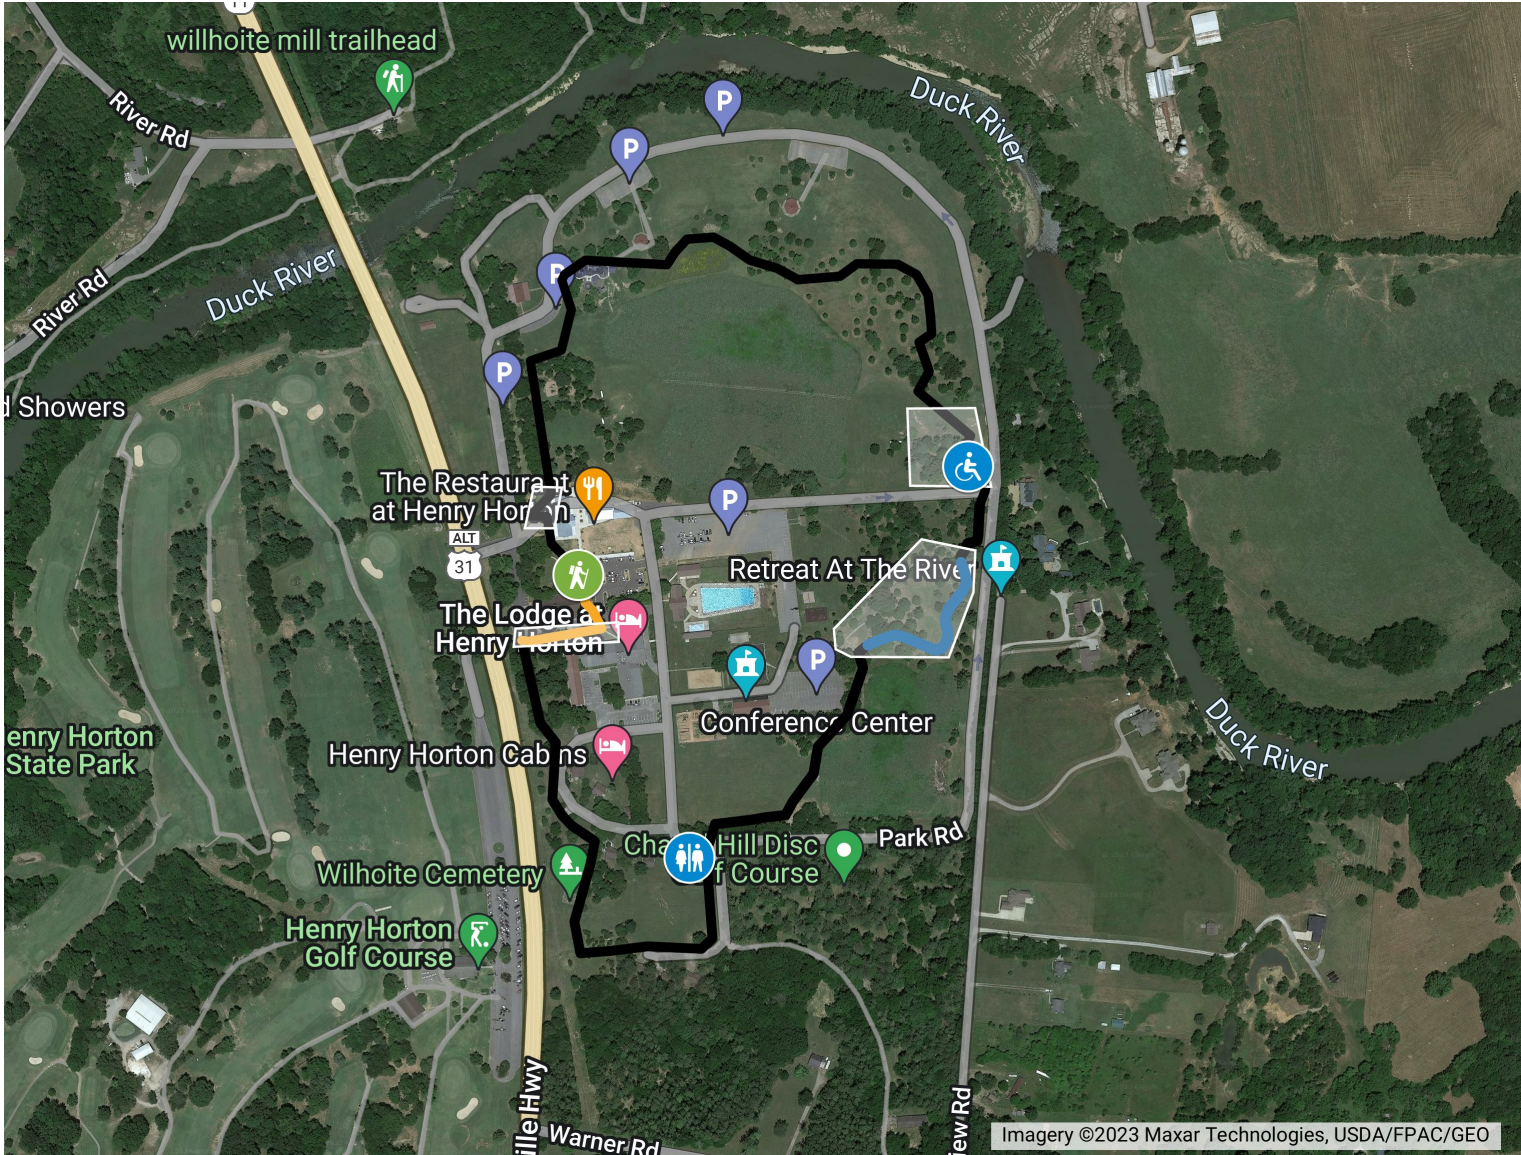

Greenway - RTP/TEAP

Greenway

Greenway trail start/finish

Line 5

Line 6

ADA Challenge

Line 10

Line 11

Line 12

Existing Storybook trail

ADA Restroom

Existing surfaces

Area of question #1

Area of question #2

PorusPave Walking Path

Imagery ©2023 Maxar Technologies, USDA/FPAC/GEO

Area of question #3

Area of question #4
