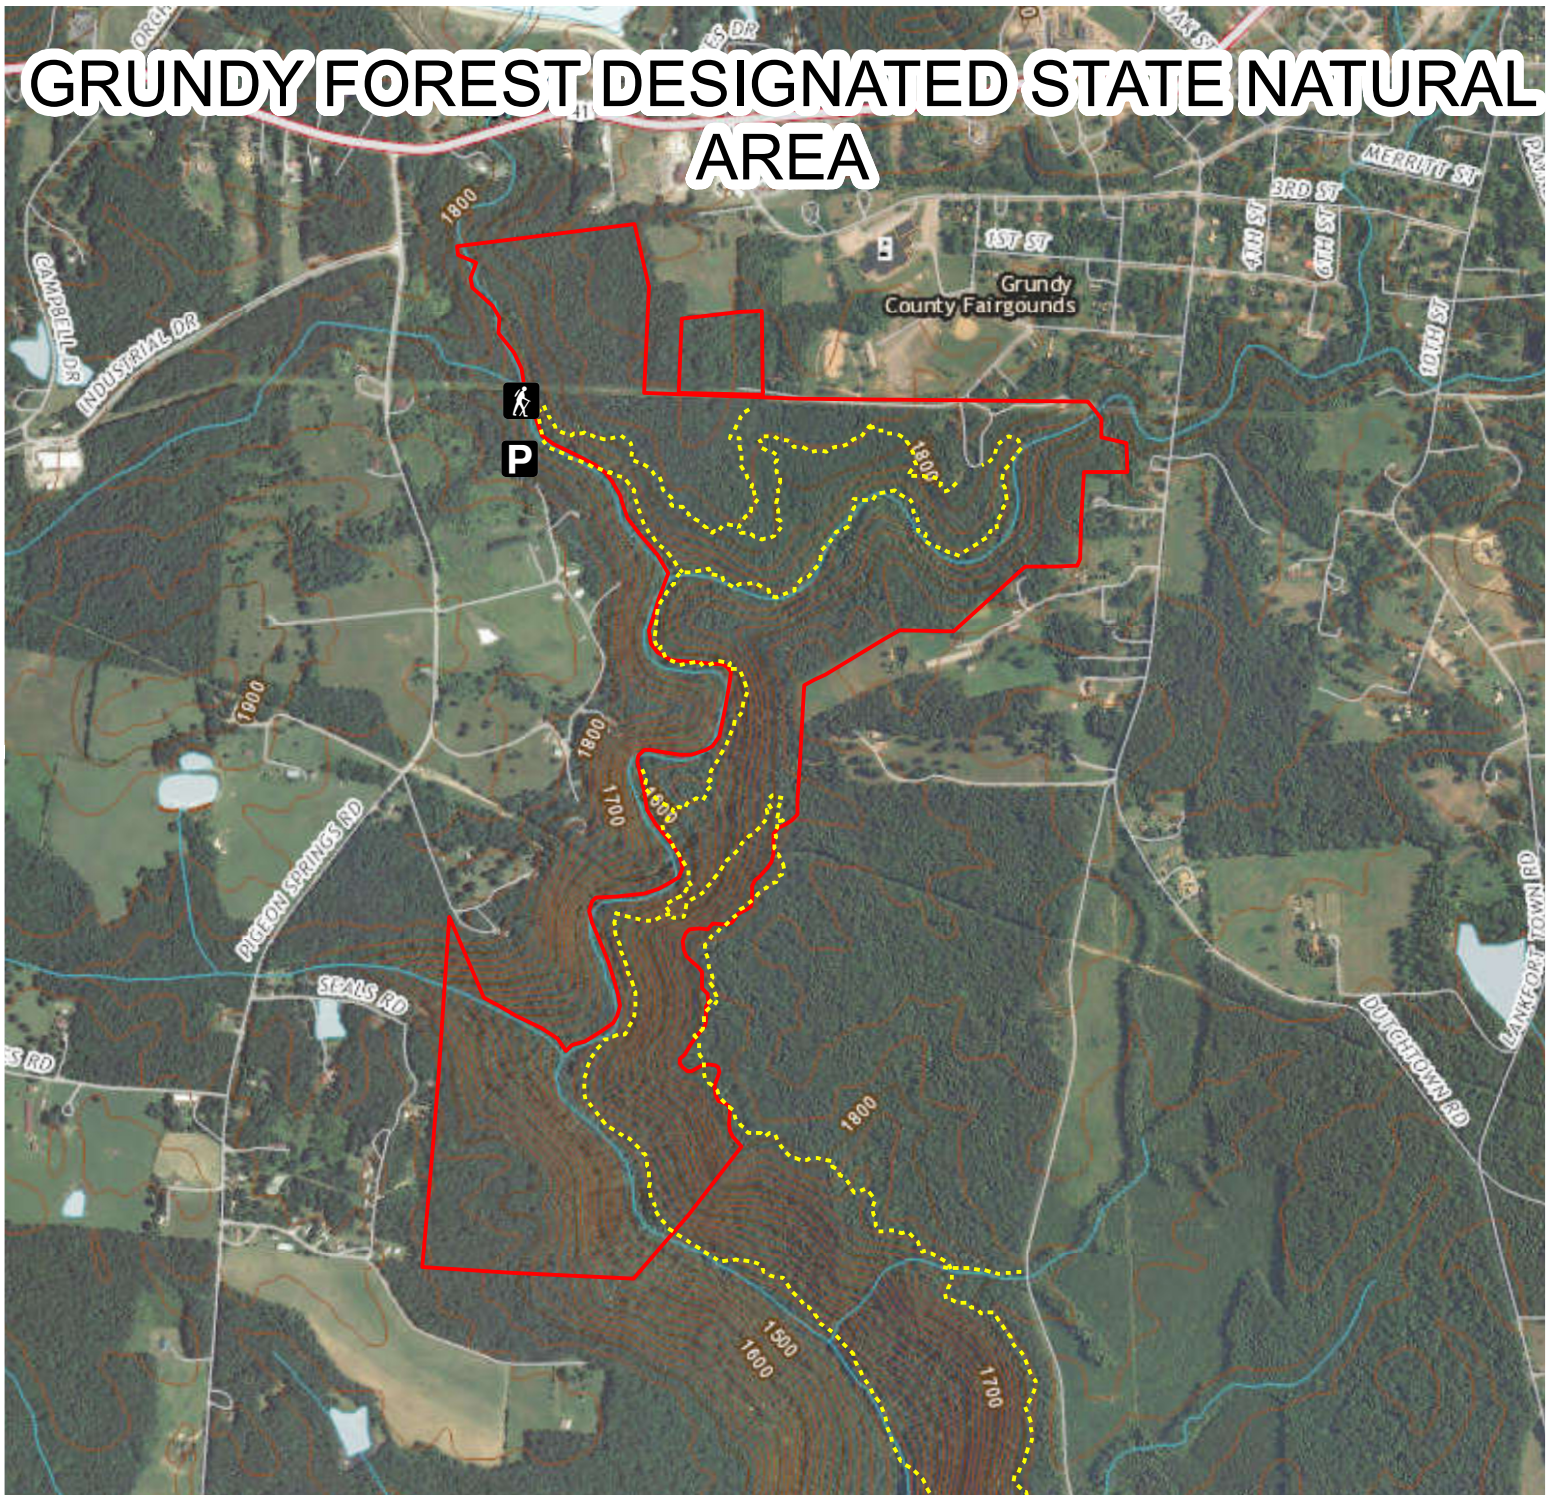

# GRUNDY FOREST DESIGNATED STATE NATURAL AREA

1 inch = 1,250 feet  
1:15,000

(615) 532-0431

-  Parking
-  Trail Head
-  Trails
-  Natural Area Boundaries