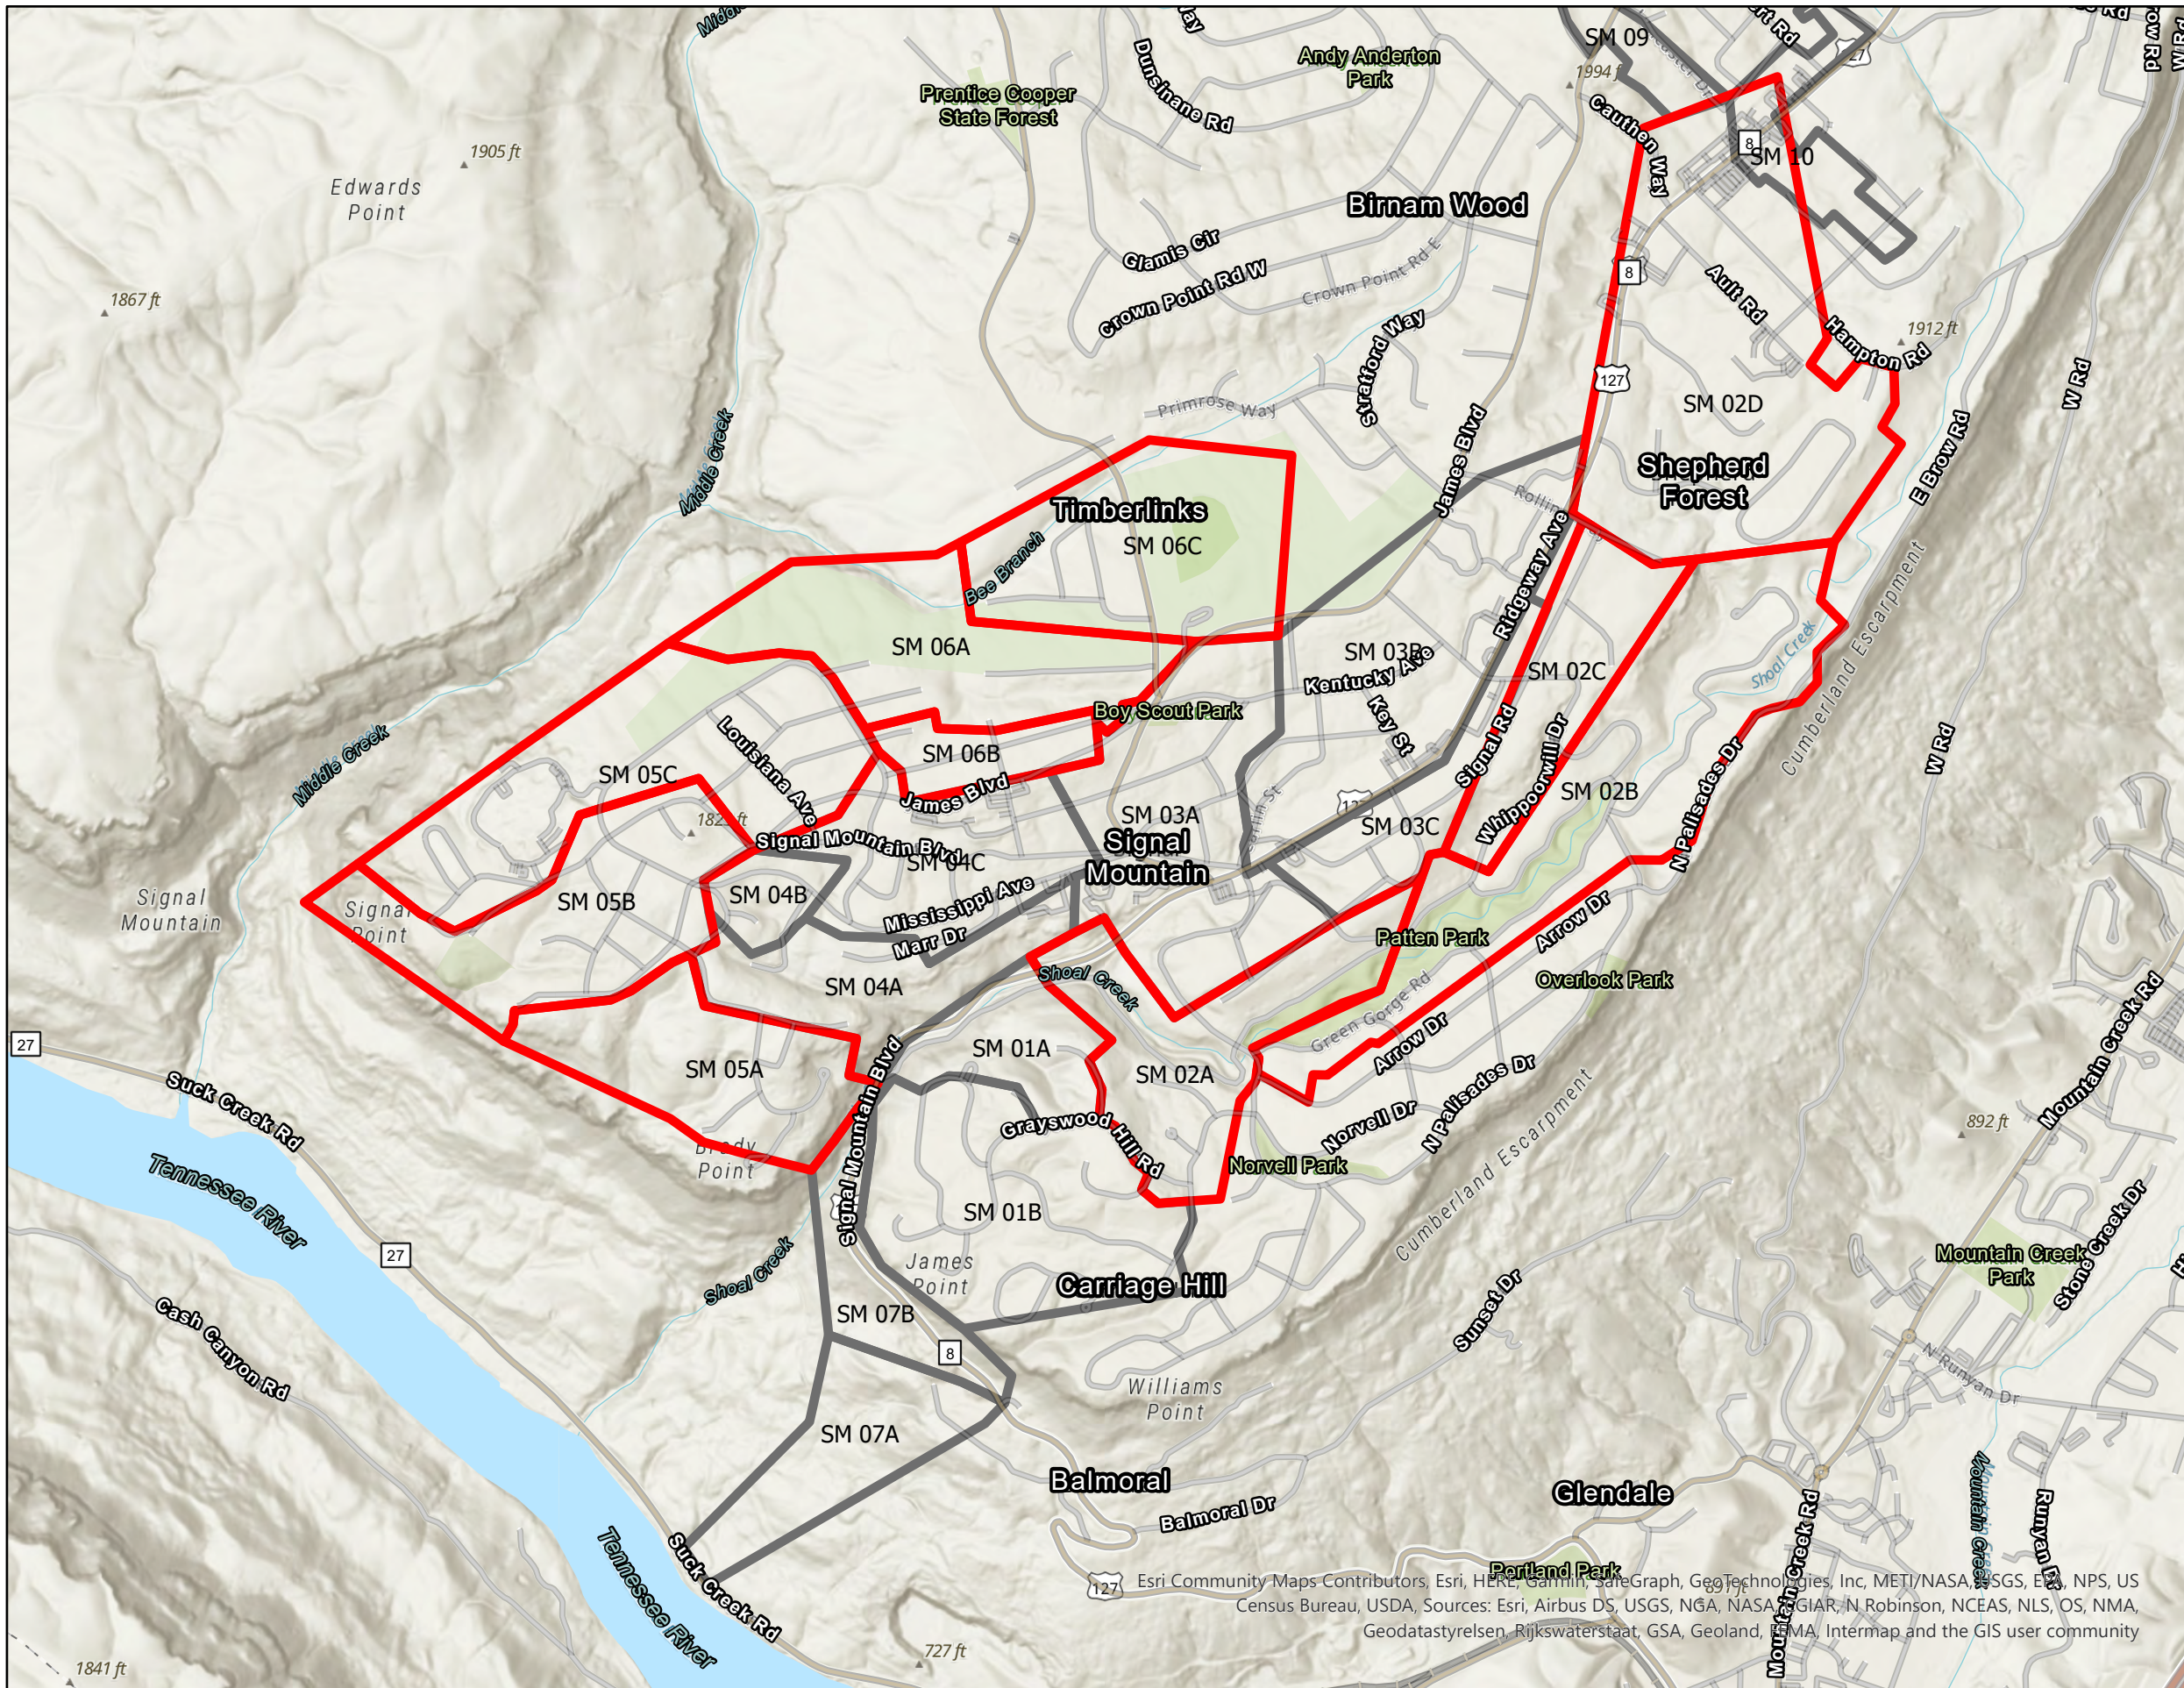

Signal Mountain Project Location

Legend

Signal Mtn Drainage Basins Requiring Work

Basin_Number

-  2
-  5
-  6

Additional Signal Mtn Drainage Basins

Basin_Number

-  1
-  3
-  4
-  7
-  8
-  9
-  10

0 750 1,500 3,000 Feet

N

Jacobs

Esri Community Maps Contributors, Esri, HERE, Garmin, SafeGraph, GeoTechnologies, Inc, METI/NASA, USGS, Esri, NPS, US Census Bureau, USDA, Sources: Esri, Airbus DS, USGS, NGA, NASA, CGIAR, N. Robinson, NCEAS, NLS, OS, NMA, Geodastyrrelsen, Rijkswaterstaat, GSA, Geoland, FEMA, Intermap and the GIS user community