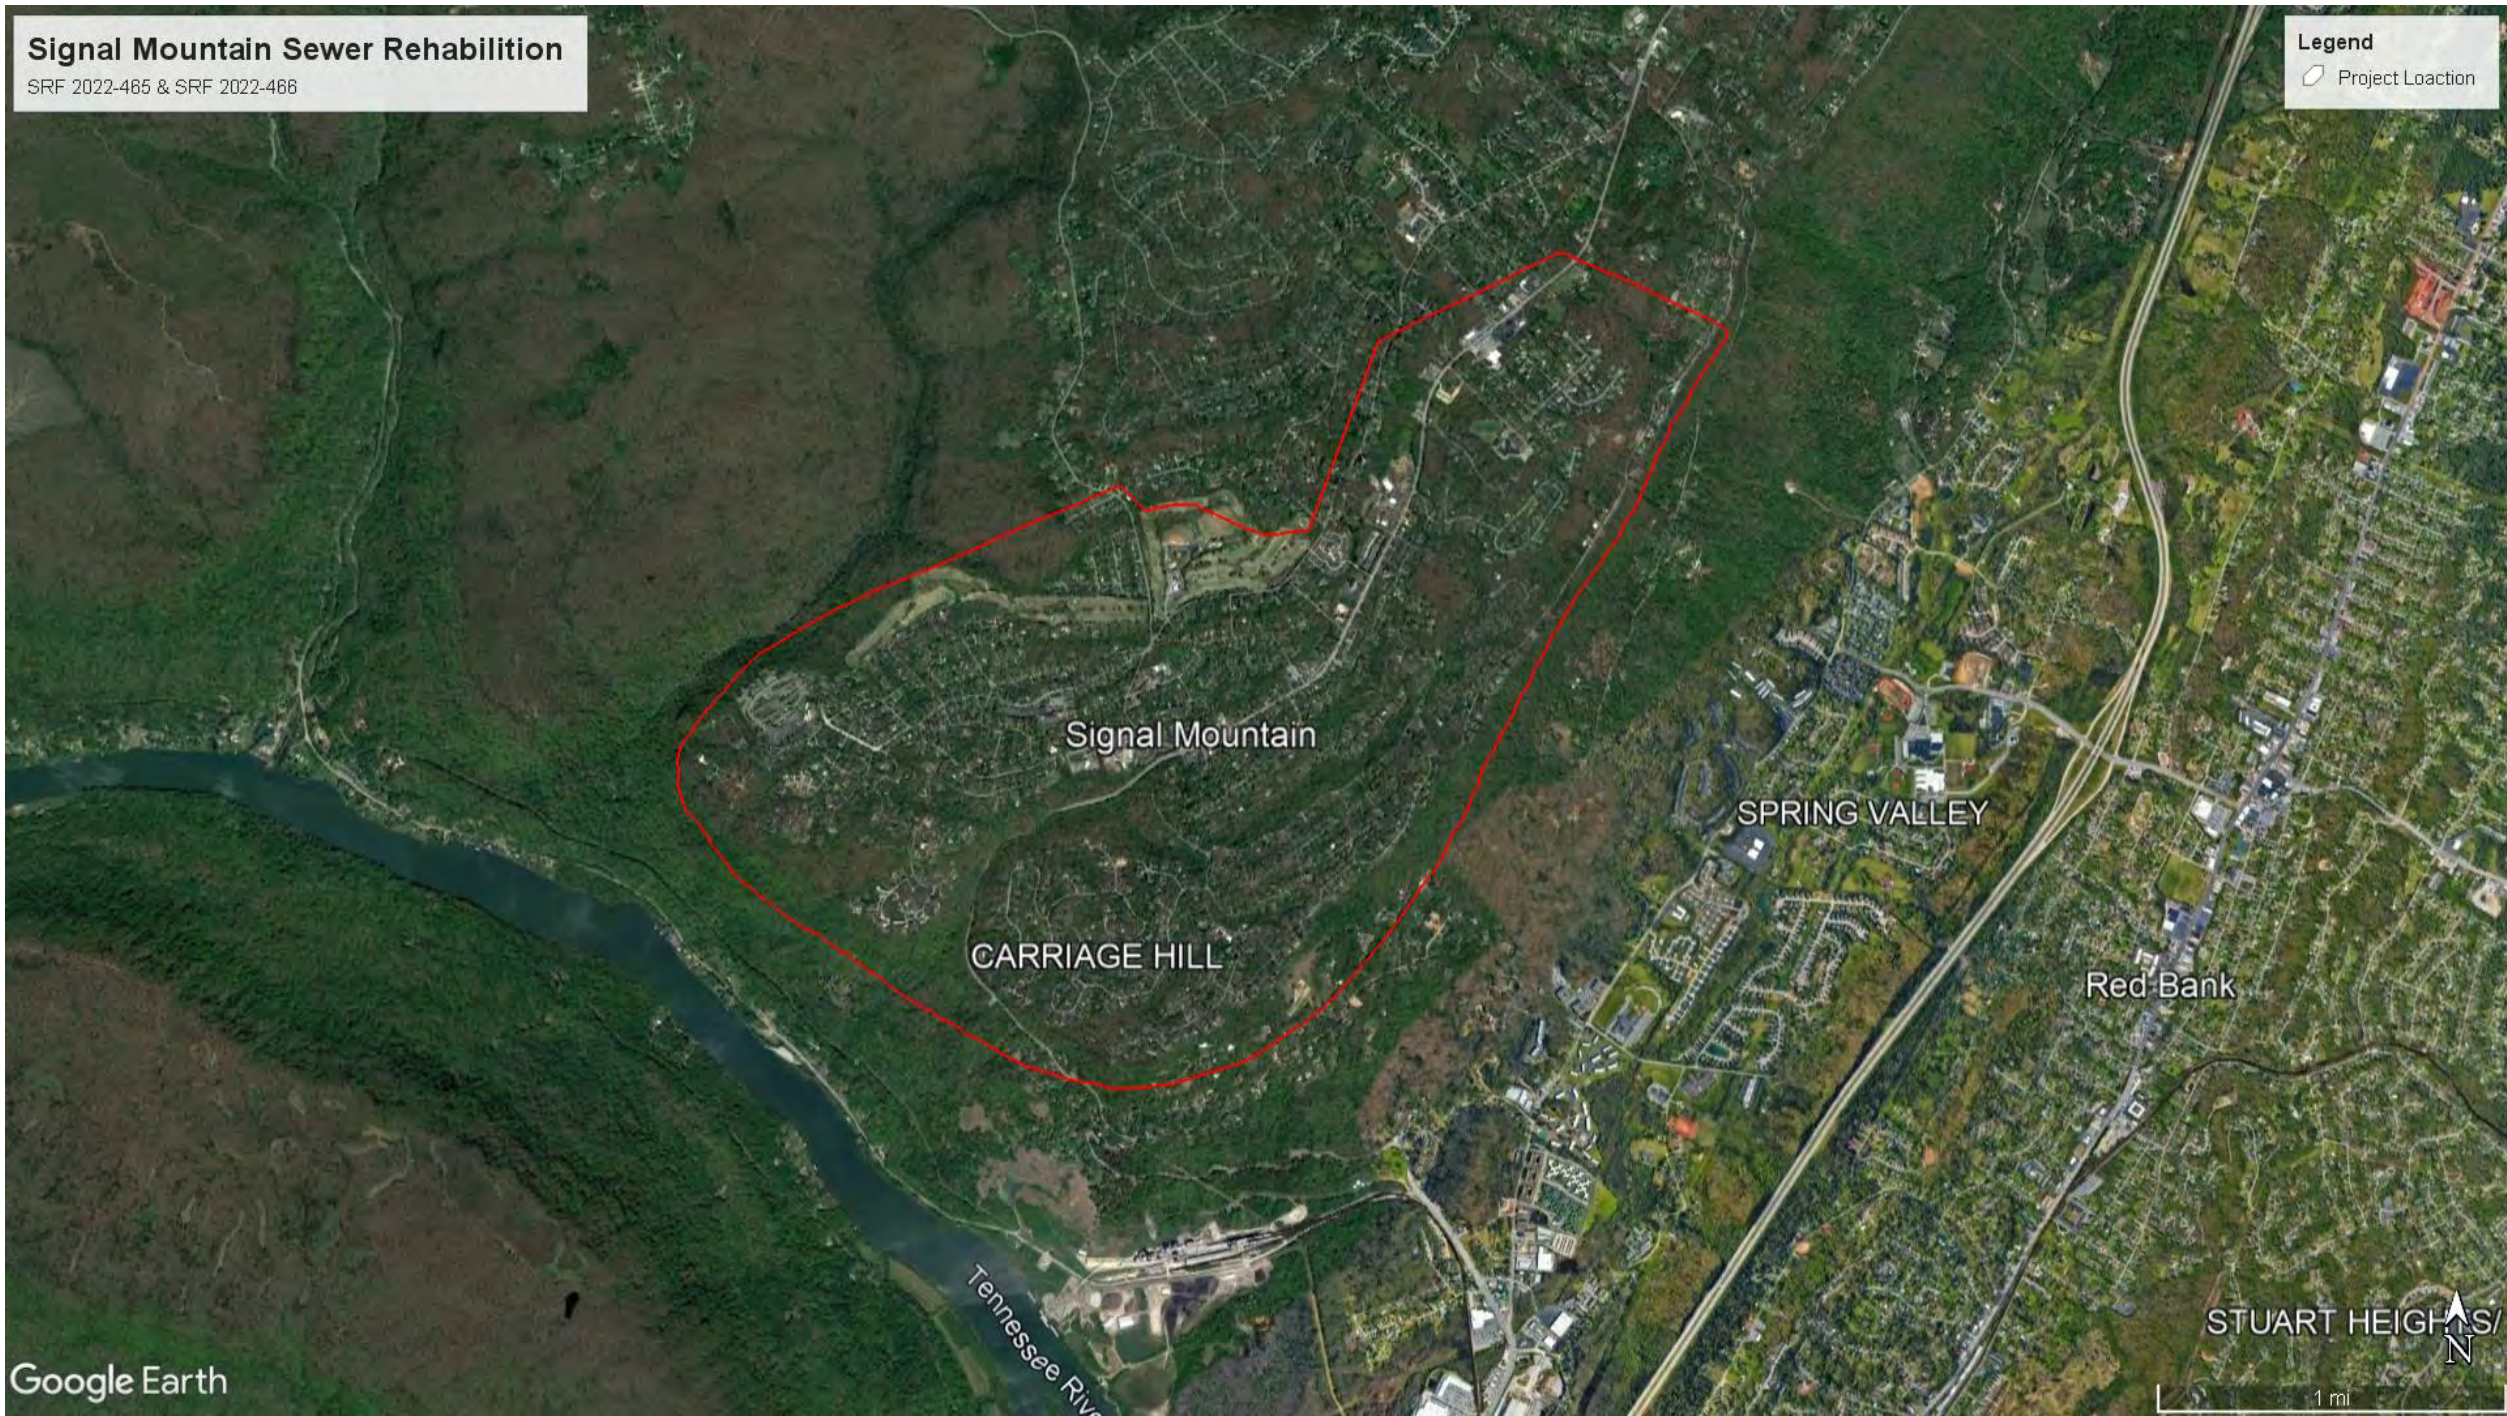

Signal Mountain Sewer Rehabilitation

SRF 2022-465 & SRF 2022-466

Legend

Project Location

Jacobs

Signal Mountain Sewer Rehabilitation

SRF 2022-465 & SRF 2022-466

Figure 2

Date: 08/09/2023