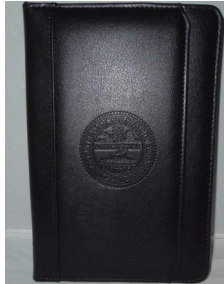

Please inform your Service Award contact of your choice.

Writing Pad Jr
Zippered closure. Includes 5" x 8" writing pad and built-in solar calculator.

Vendor # LWpad
Item# 1000170967