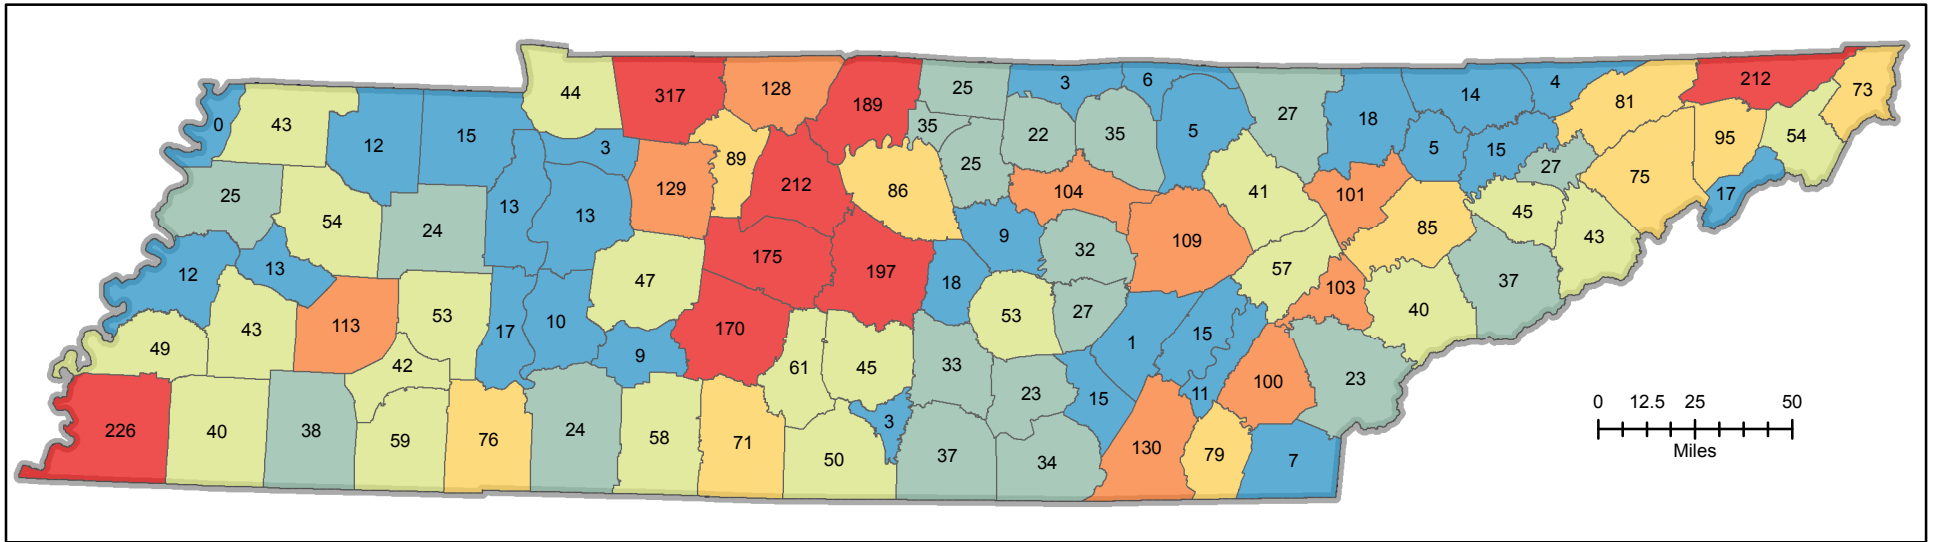

Average Annual Deer Crashes by County 2007-2011

Crashes Involving Deer

Annual Average

County	Average
Anderson	101
Bedford	45
Benton	13
Bledsoe	1
Blount	40
Bradley	79
Campbell	18
Cannon	18
Carroll	24
Carter	54
Cheatham	89
Chester	42
Claiborne	14
Clay	3
Cocke	43
Coffee	33
Crockett	13
Cumberland	109
Davidson	212
Decatur	17
DeKalb	9
Dickson	129
Dyer	25
Fayette	40

County	Average
Fentress	5
Franklin	37
Gibson	54
Giles	71
Grainger	15
Greene	75
Grundy	23
Hamblen	27
Hamilton	130
Hancock	4
Hardeman	38
Hardin	76
Hawkins	81
Haywood	43
Henderson	53
Henry	15
Hickman	47
Houston	3
Humphreys	13
Jackson	22
Jefferson	45
Johnson	73
Knox	85
Lake	0

County	Average
Lauderdale	12
Lawrence	58
Lewis	9
Lincoln	50
Loudon	103
McMinn	100
McNairy	59
Macon	25
Madison	113
Marion	34
Marshall	61
Mauri	170
Meigs	11
Monroe	23
Montgomery	317
Moore	3
Morgan	41
Obion	43
Overton	35
Perry	10
Pickett	6
Polk	7
Putnam	104
Rhea	15

County	Average
Roane	57
Robertson	128
Rutherford	197
Scott	27
Sequatchie	15
Sevier	37
Shelby	226
Smith	25
Stewart	44
Sullivan	212
Sumner	189
Tipton	49
Trousdale	35
Unicoi	17
Union	5
VanBuren	27
Warren	53
Washington	95
Wayne	24
Weakley	12
White	32
Williamson	175
Wilson	86
State Total	5,383