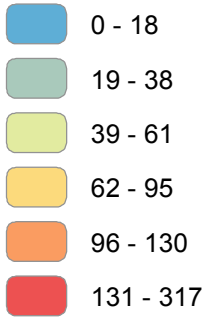

Average Annual Deer Crashes by County 2007-2011

Crashes Involving Deer

Annual Average

County	Average
Anderson	101
Bedford	45
Benton	13
Bledsoe	1
Blount	40
Bradley	79
Campbell	18
Cannon	18
Carroll	24
Carter	54
Cheatham	89
Chester	42
Claiborne	14
Clay	3
Cocke	43
Coffee	33
Crockett	13
Cumberland	109
Davidson	212
Decatur	17
DeKalb	9
Dickson	129
Dyer	25
Fayette	40