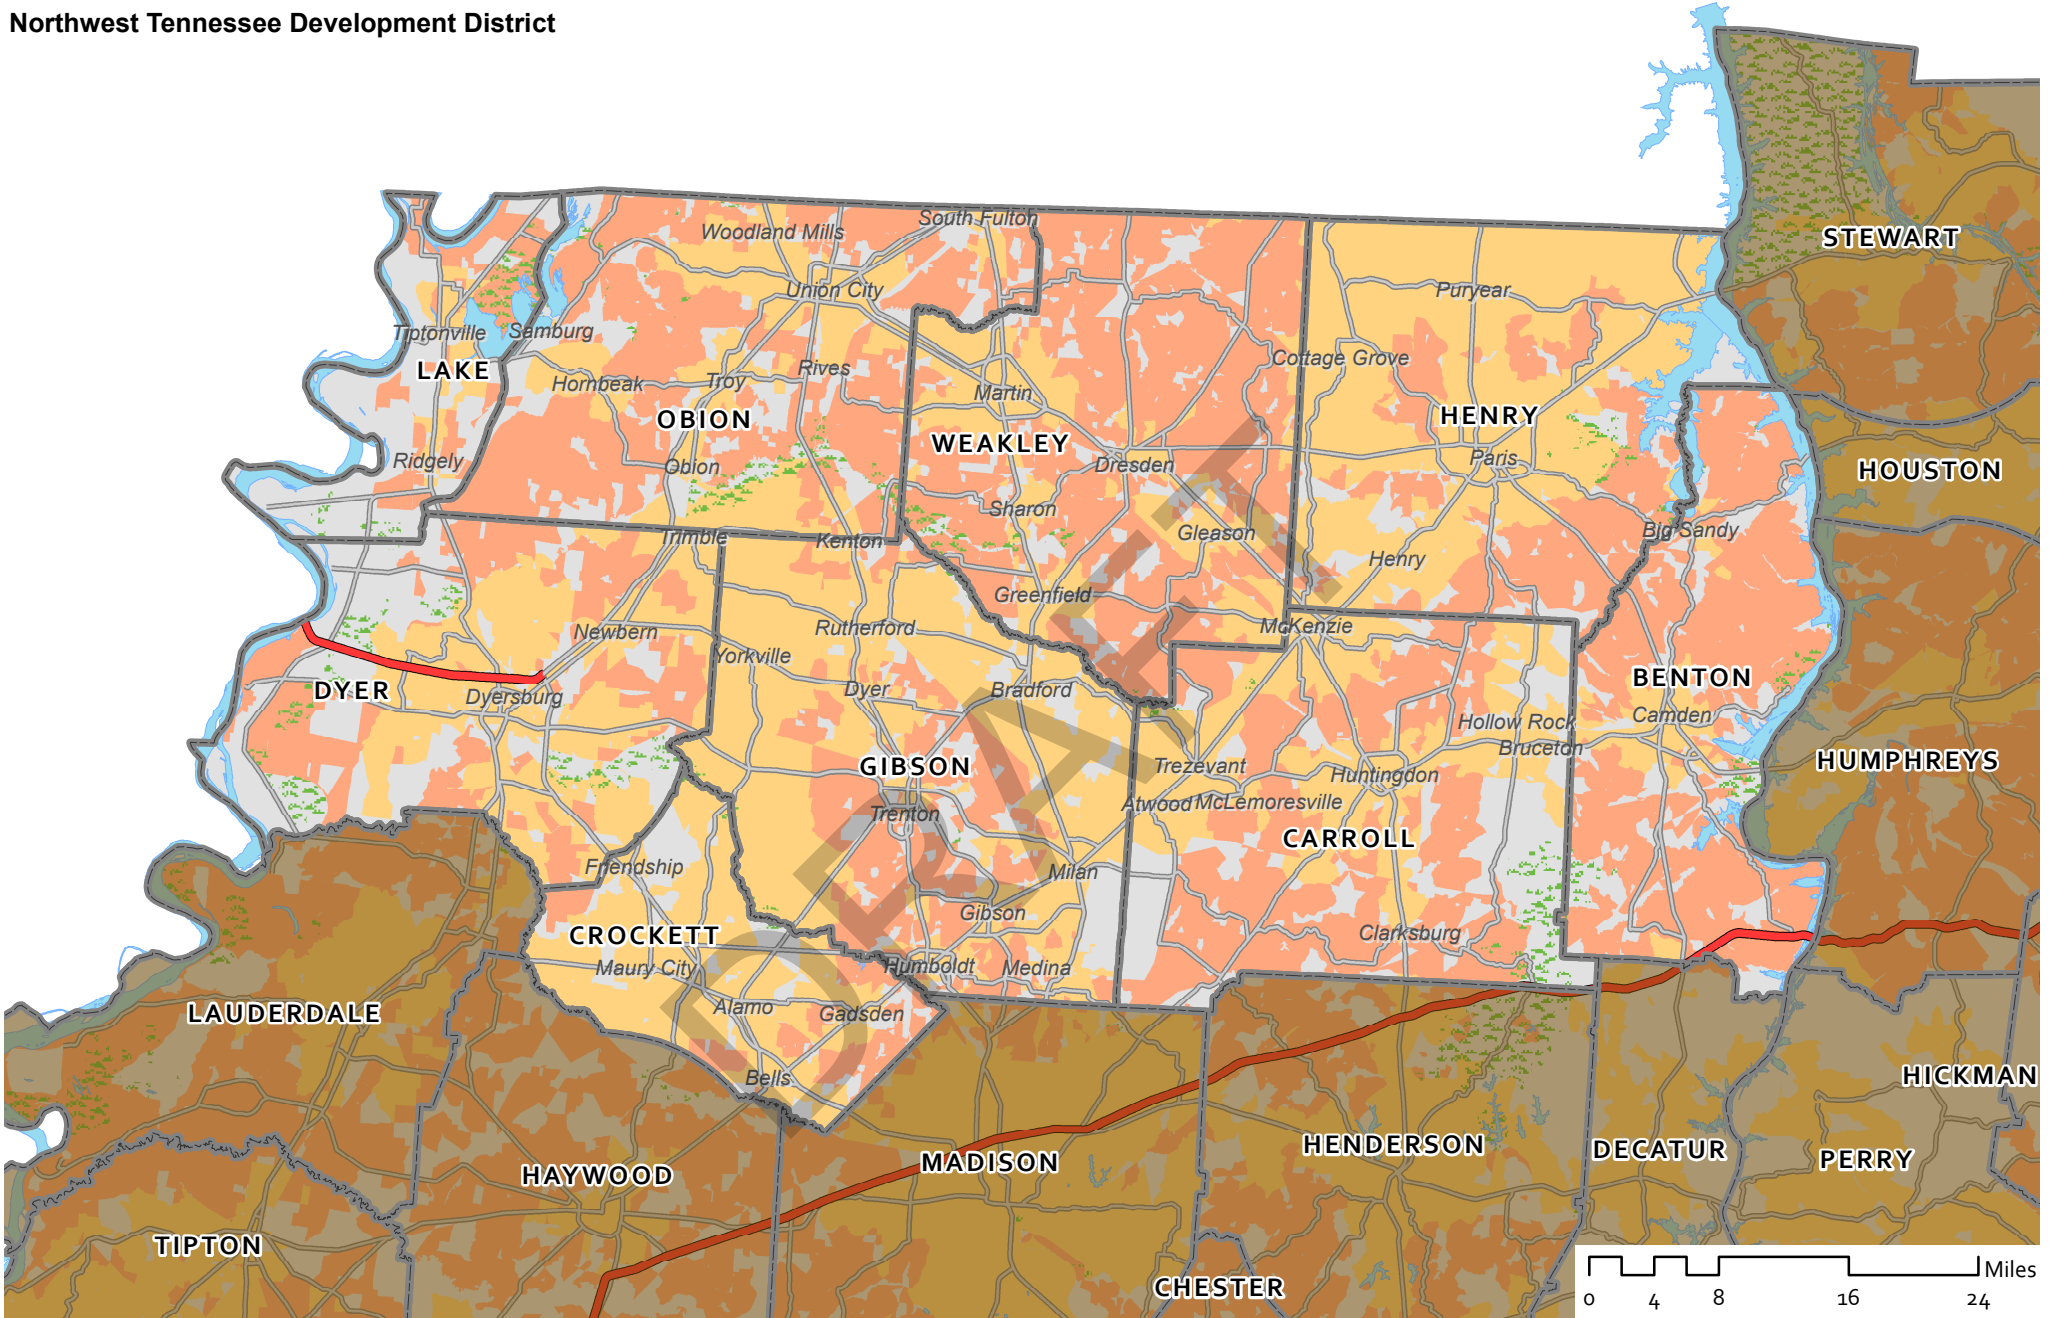

Appendix H: Tennessee Census Blocks Eligible for CAF II Grants

DRAFT

Scale = 1 : 750,000

Connect America Fund: Phase II Eligibility

- Blocks Eligible for CAF-II Program
- Ineligible: 10 Mbps or Faster Wired Service Reported
- No 10 Mbps Service Reported; Ineligible for other reasons
- Interstate Highways
- State + Federal Highways
- Public Lands

Northwest Tennessee Development District

Connect America Fund: Phase II Eligibility

Scale = 1 : 750,000

- Blocks Eligible for CAF-II Program
- Ineligible: 10 Mbps or Faster Wired Service Reported
- No 10 Mbps Service Reported; Ineligible for other reasons
- Interstate Highways
- State + Federal Highways
- Public Lands