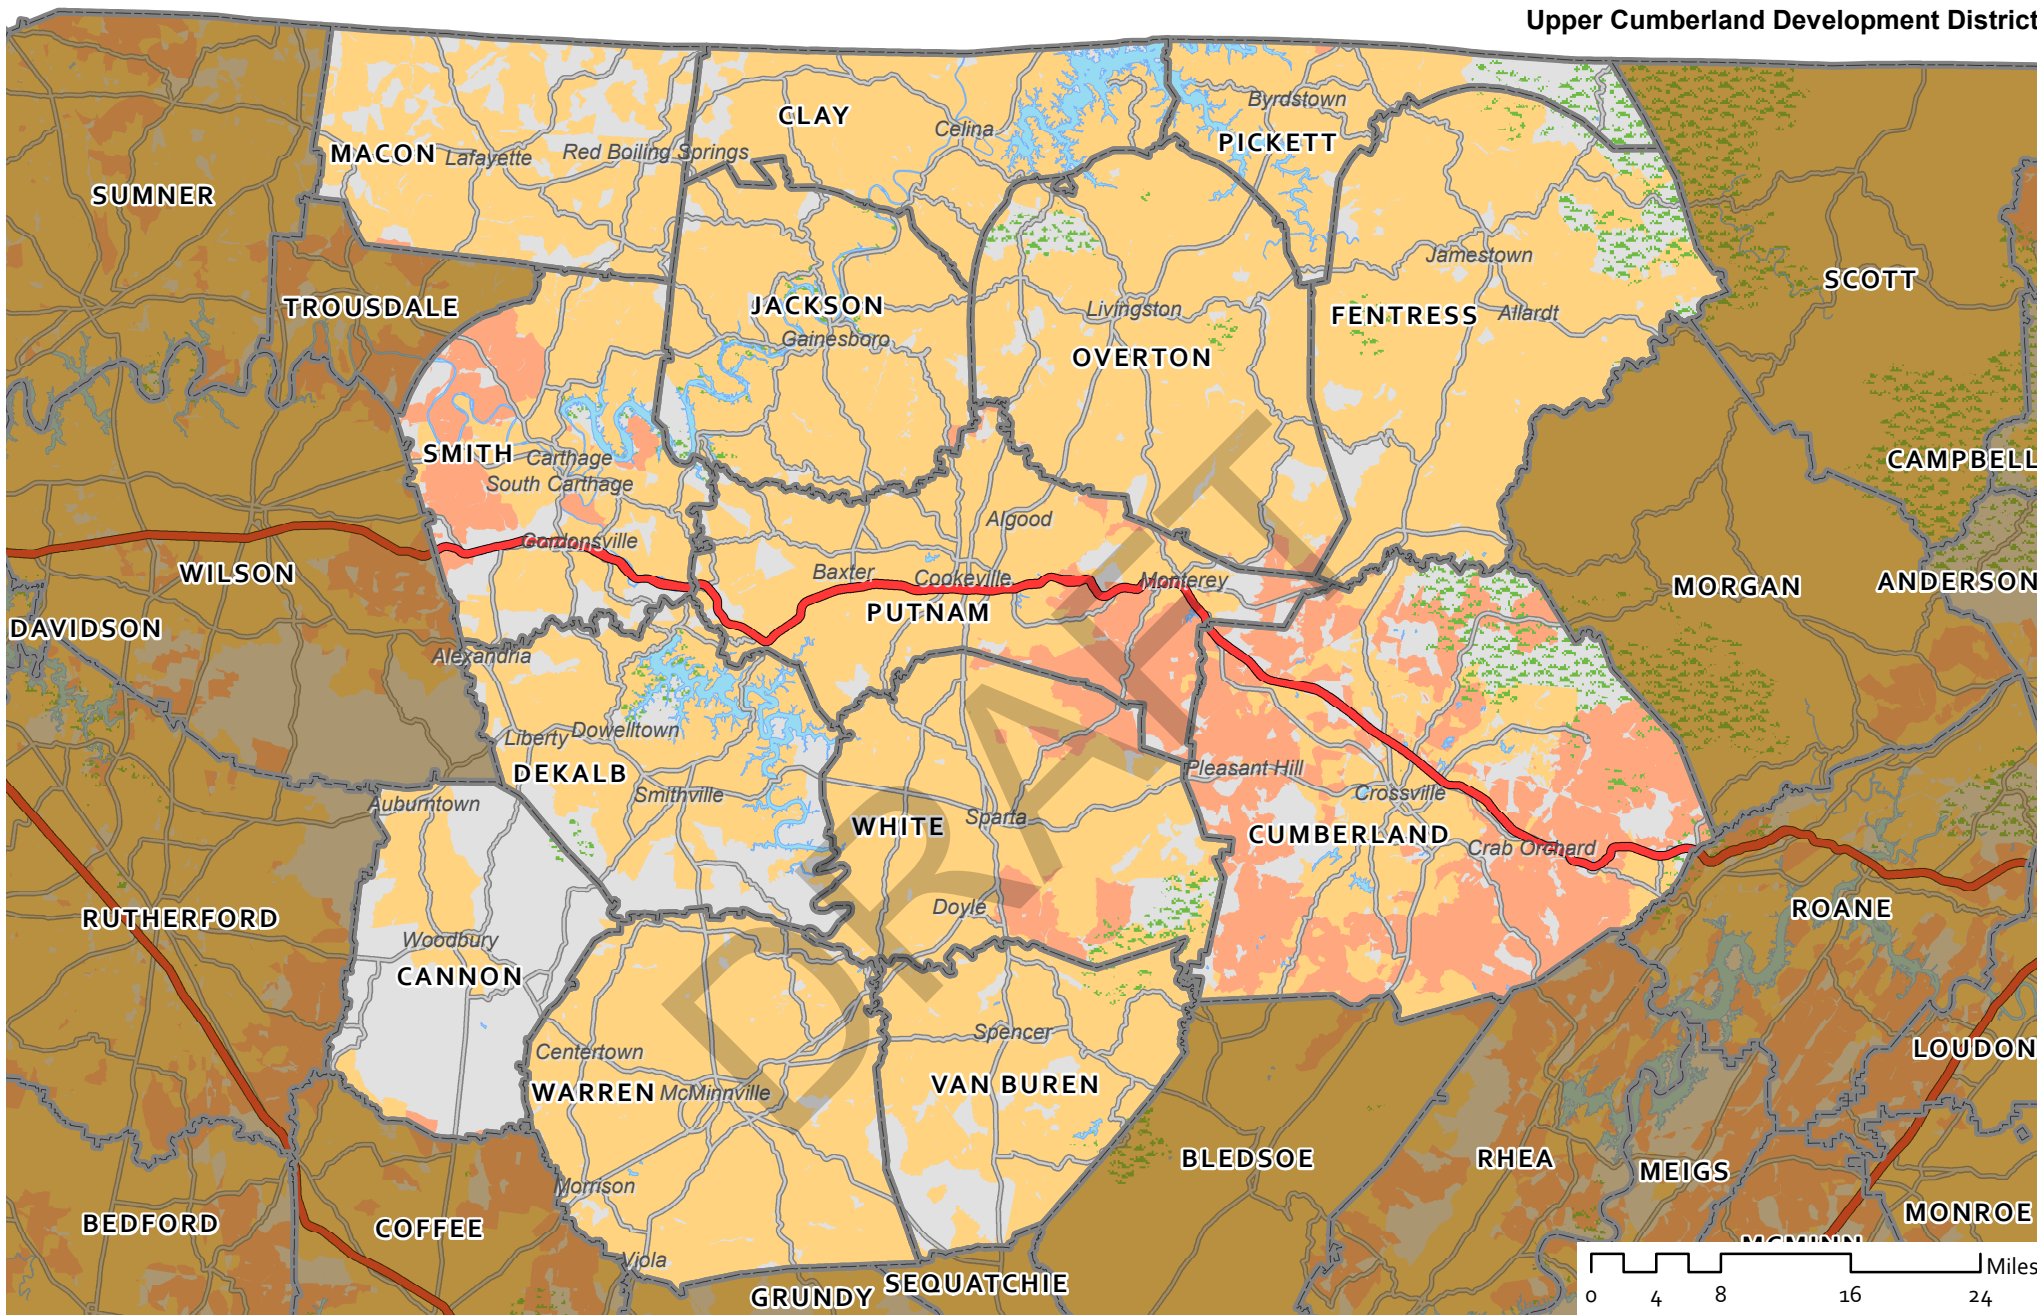

Connect America Fund: Phase II Eligibility

Scale = 1 : 750,000

- Blocks Eligible for CAF-II Program
- Ineligible: 10 Mbps or Faster Wired Service Reported
- No 10 Mbps Service Reported; Ineligible for other reasons
- Interstate Highways
- State + Federal Highways
- Public Lands