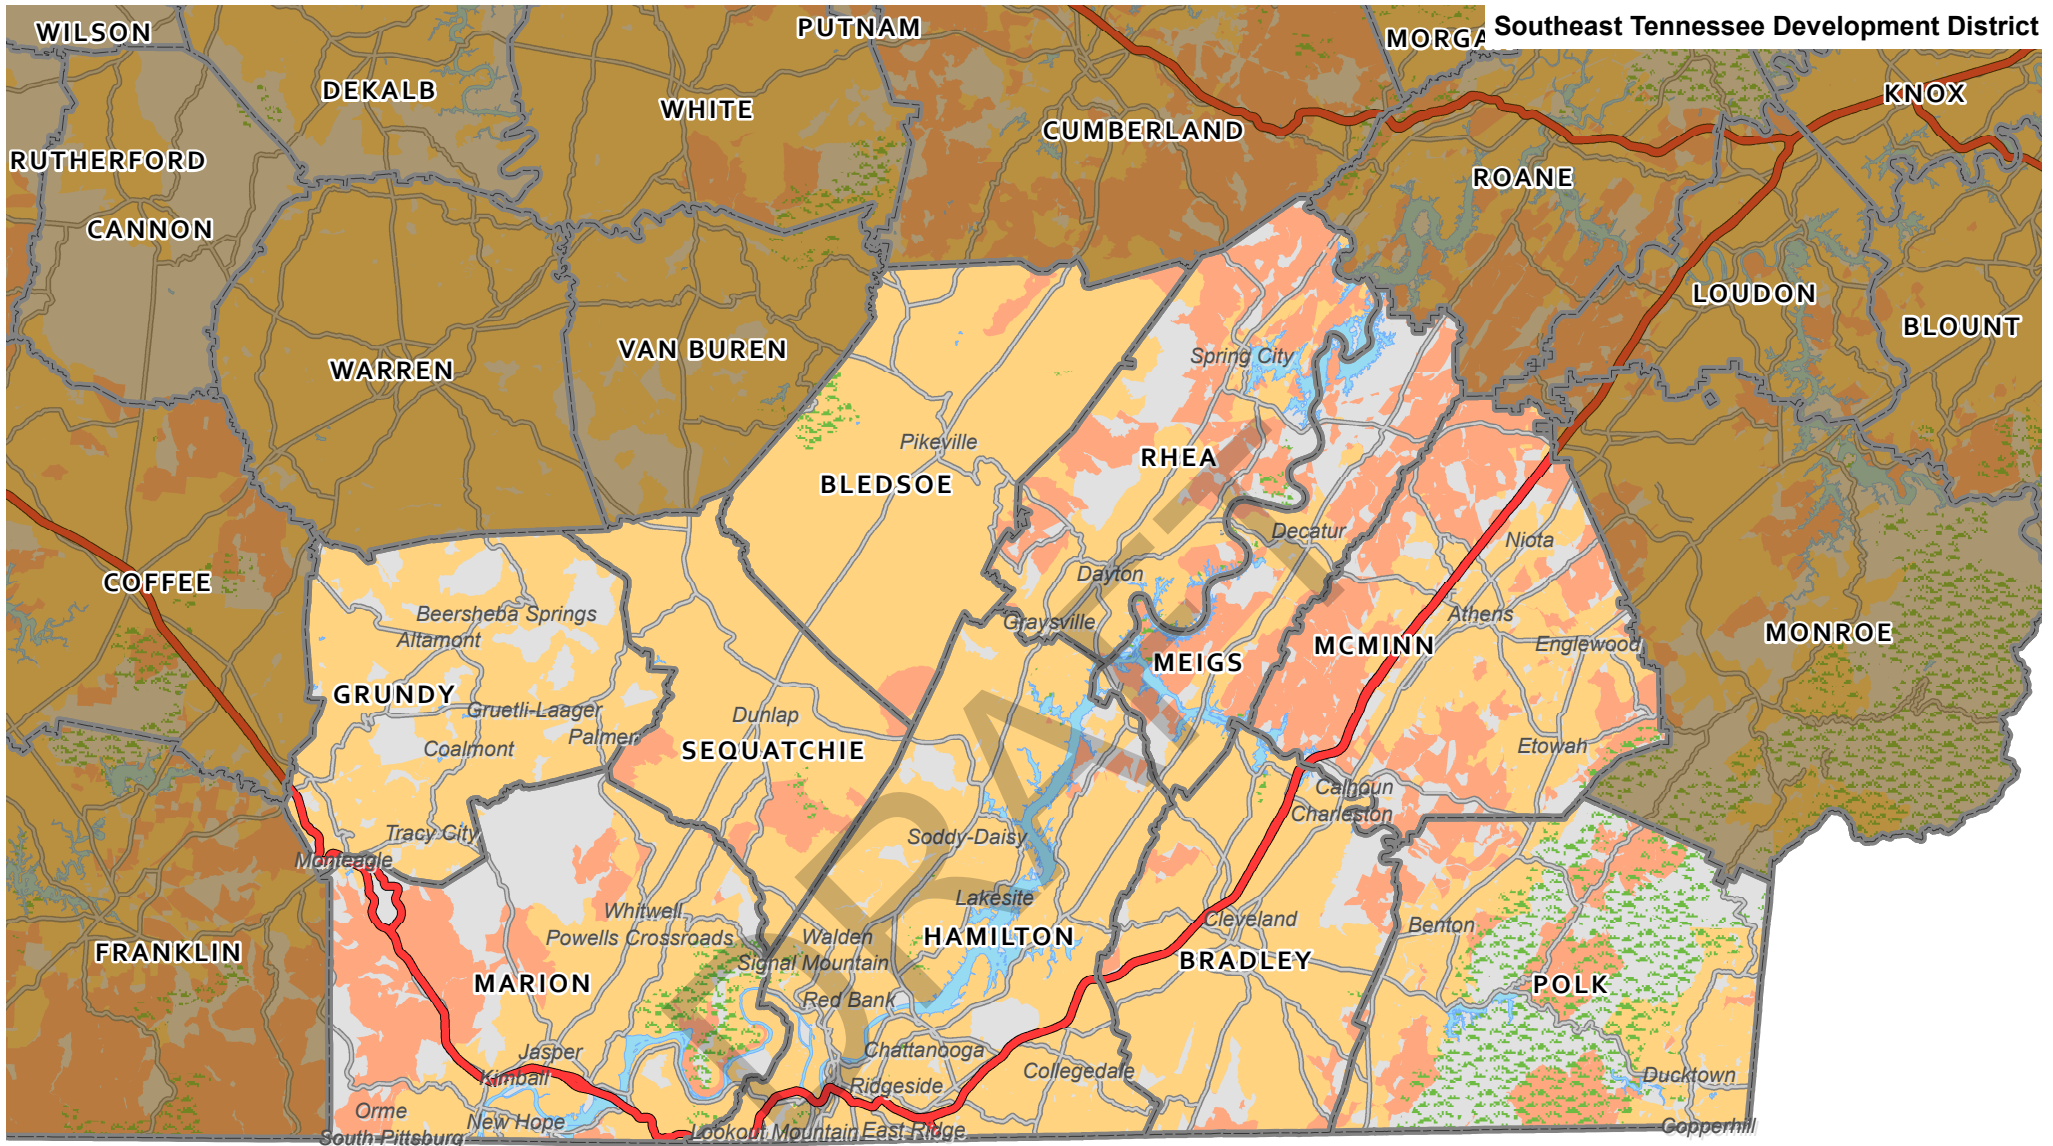

Connect America Fund: Phase II Eligibility

Scale = 1 : 750,000

- Blocks Eligible for CAF-II Program
  - Ineligible: 10 Mbps or Faster Wired Service Reported
  - No 10 Mbps Service Reported; Ineligible for other reasons
- Interstate Highways
  - State + Federal Highways
  - Public Lands