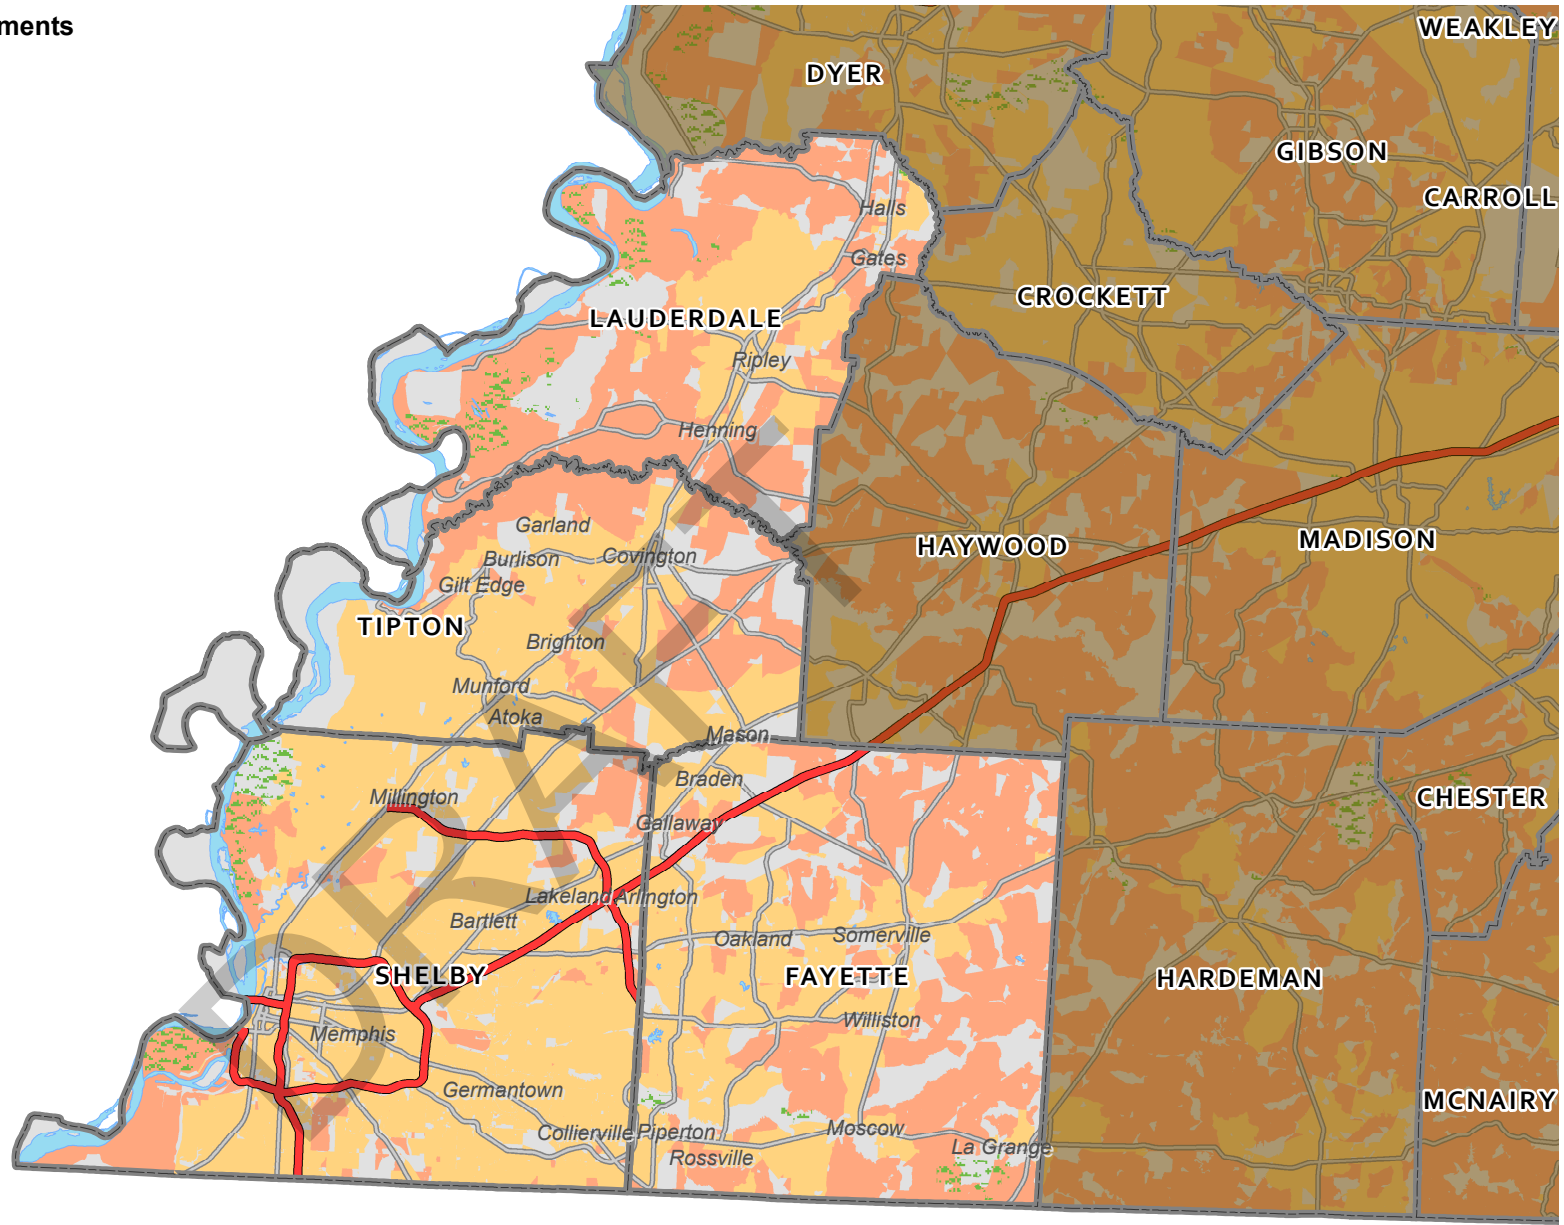

Appendix H: Tennessee Census Blocks Eligible for CAF II Grants

DRAFT

Scale = 1 : 750,000

Connect America Fund: Phase II Eligibility

- Blocks Eligible for CAF-II Program
- Ineligible: 10 Mbps or Faster Wired Service Reported
- No 10 Mbps Service Reported; Ineligible for other reasons
- Interstate Highways
- State + Federal Highways
- Public Lands

Northwest Tennessee Development District

Connect America Fund: Phase II Eligibility

Scale = 1 : 750,000

- Blocks Eligible for CAF-II Program
- Ineligible: 10 Mbps or Faster Wired Service Reported
- No 10 Mbps Service Reported; Ineligible for other reasons
- Interstate Highways
- State + Federal Highways
- Public Lands