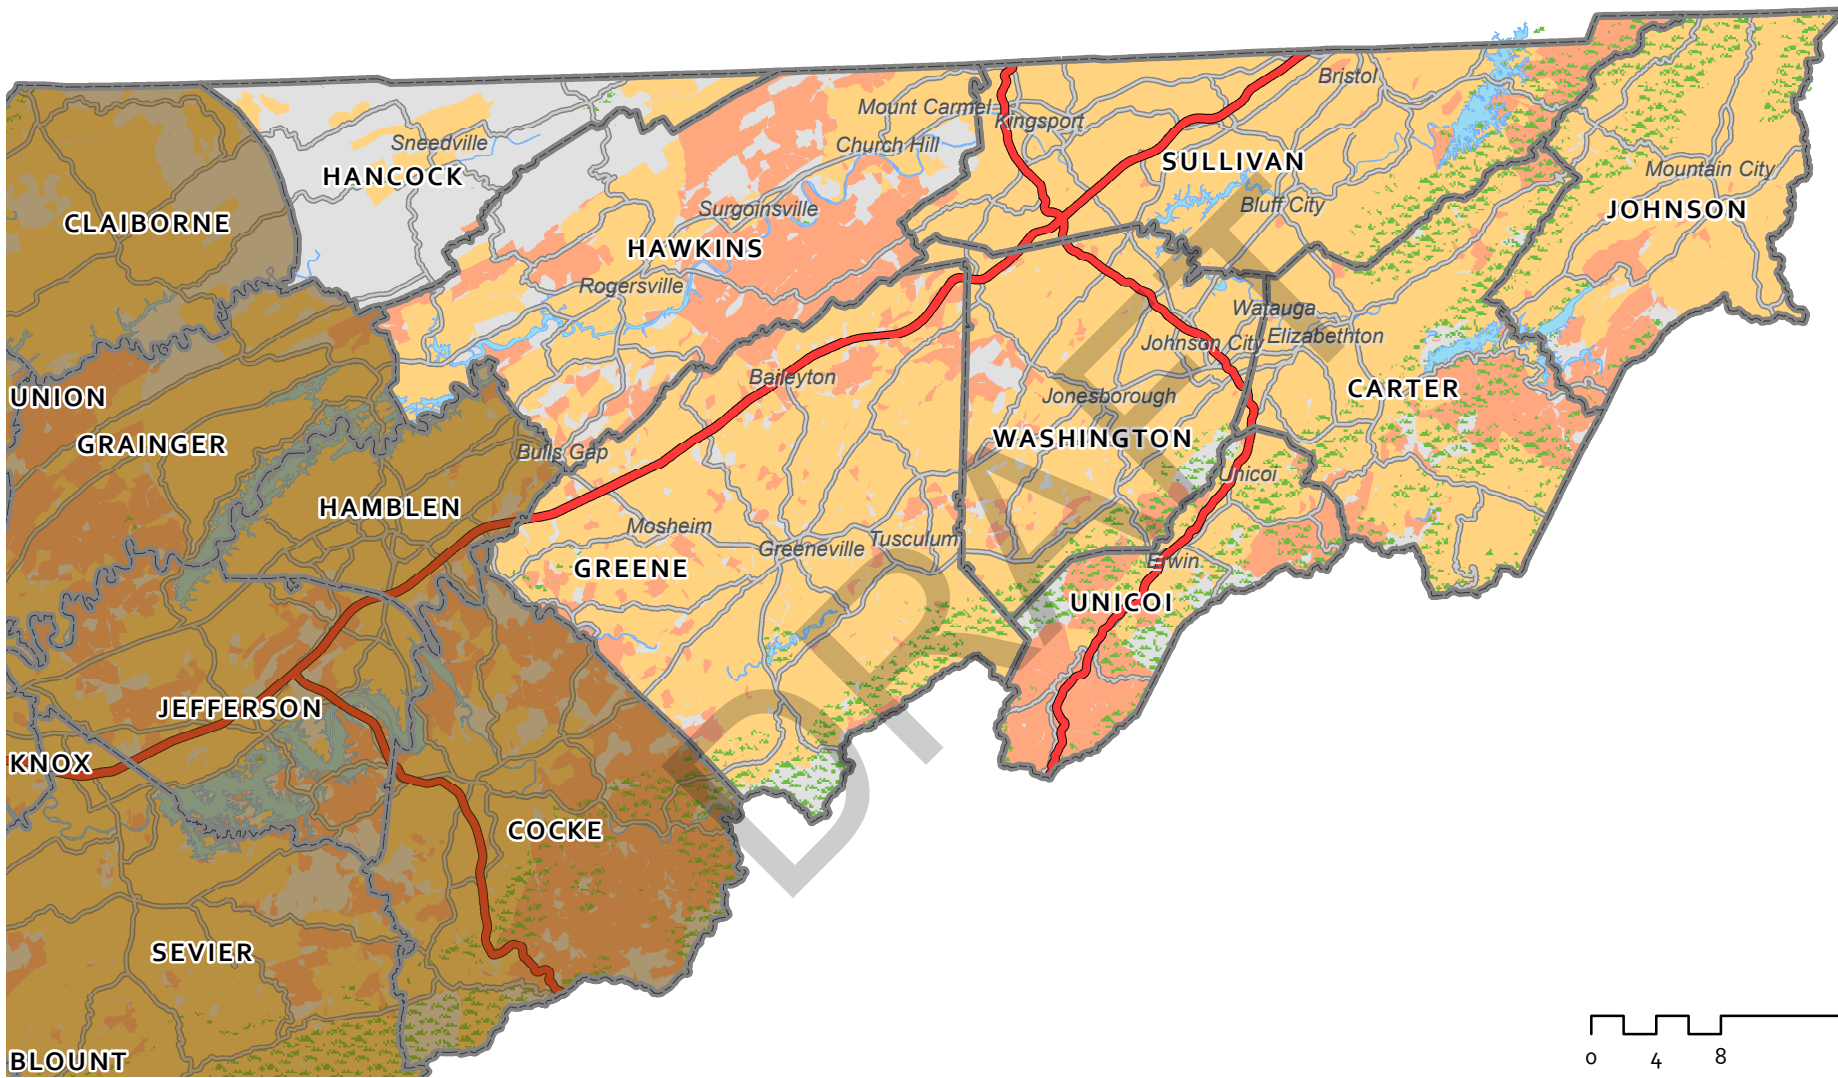

Connect America Fund: Phase II Eligibility

Scale = 1 : 750,000

- Blocks Eligible for CAF-II Program
- Ineligible: 10 Mbps or Faster Wired Service Reported
- No 10 Mbps Service Reported; Ineligible for other reasons
- Interstate Highways
- State + Federal Highways
- Public Lands