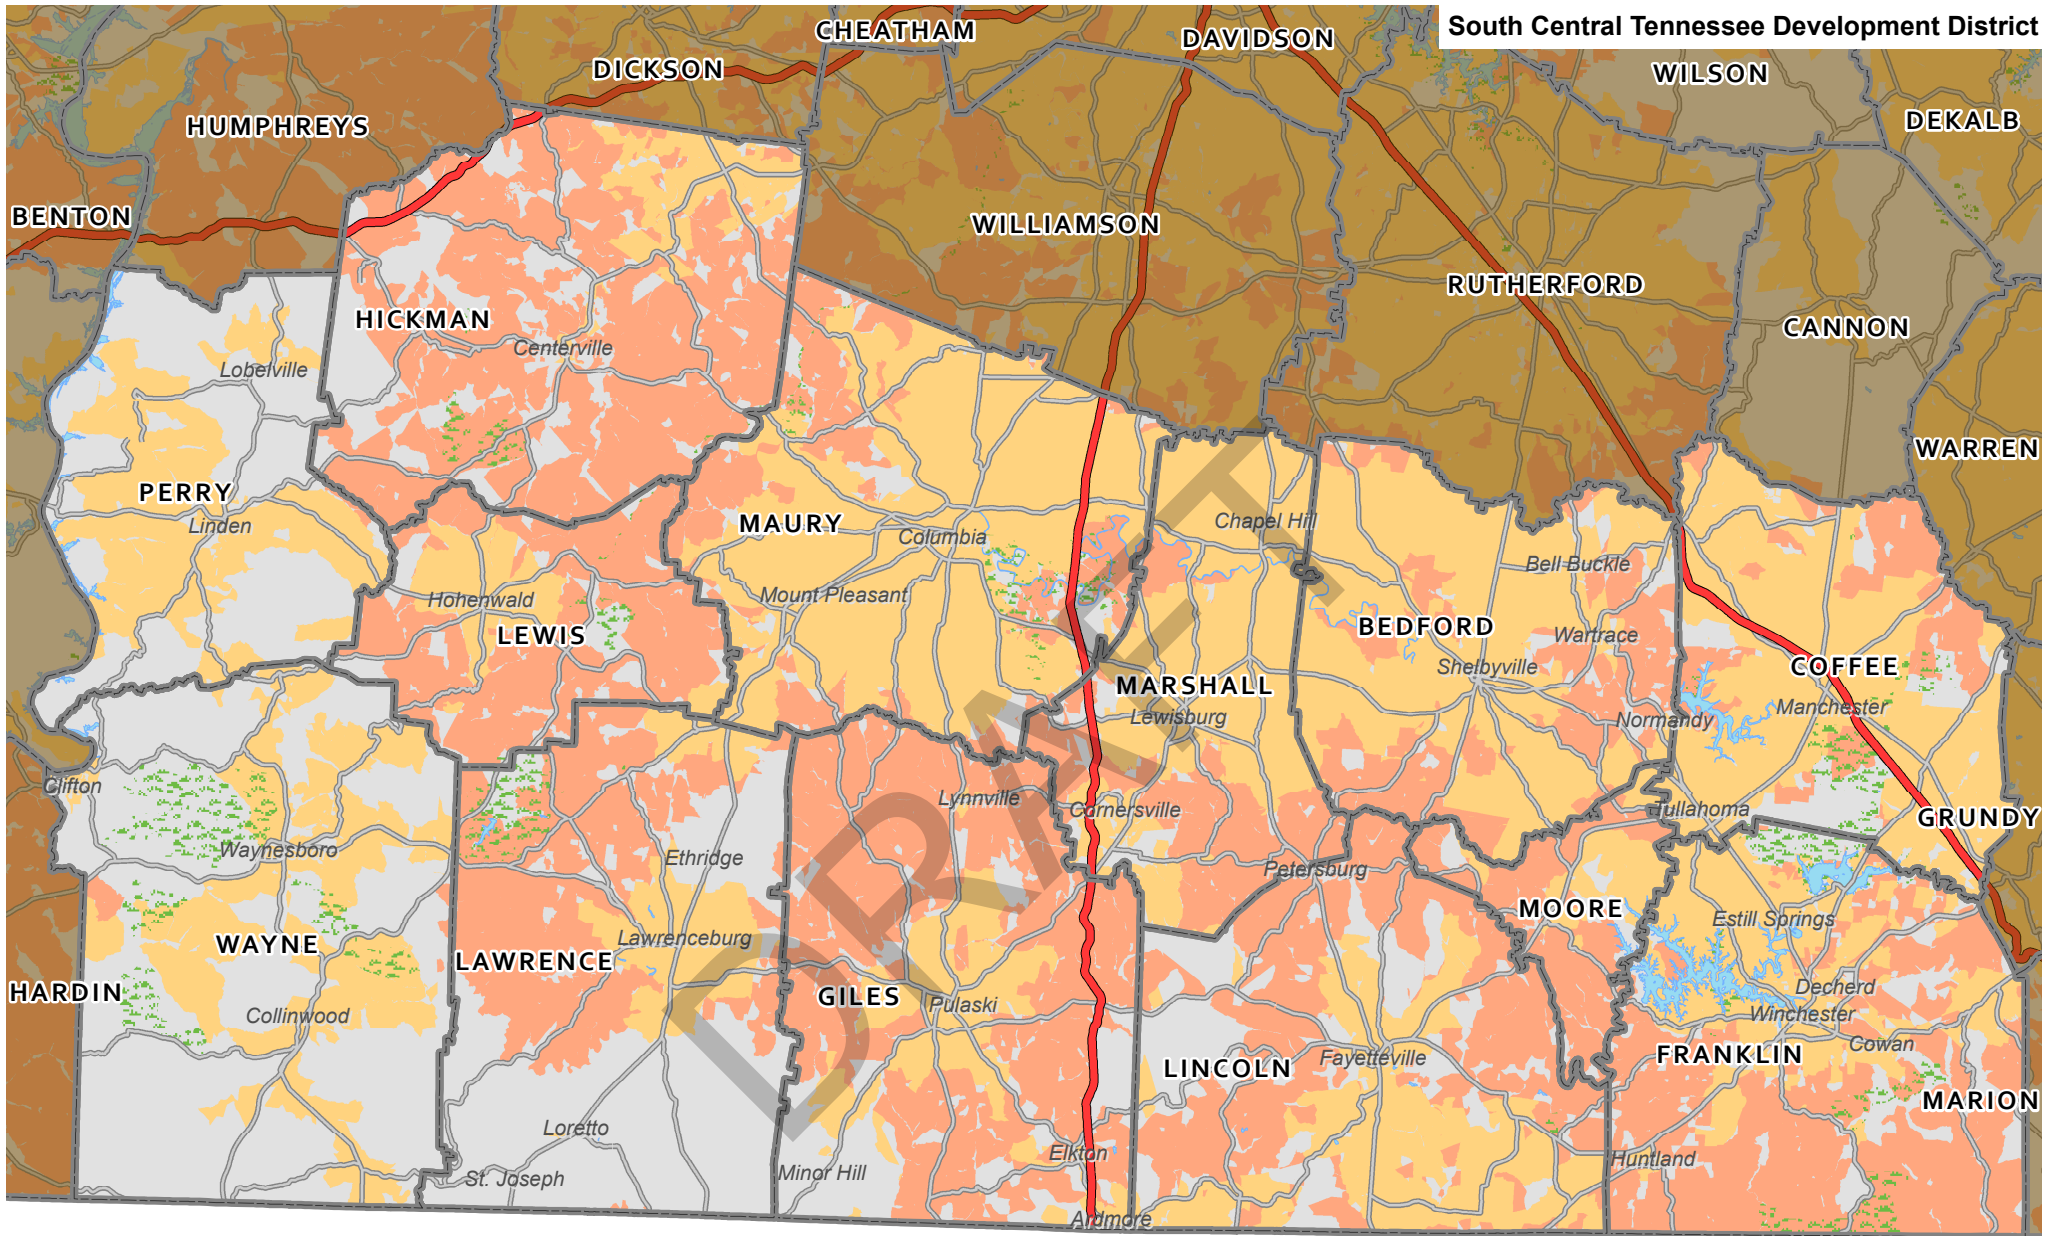

Scale = 1 : 750,000

Connect America Fund: Phase II Eligibility

- Blocks Eligible for CAF-II Program
- Ineligible: 10 Mbps or Faster Wired Service Reported
- No 10 Mbps Service Reported; Ineligible for other reasons
- Interstate Highways
- State + Federal Highways
- Public Lands