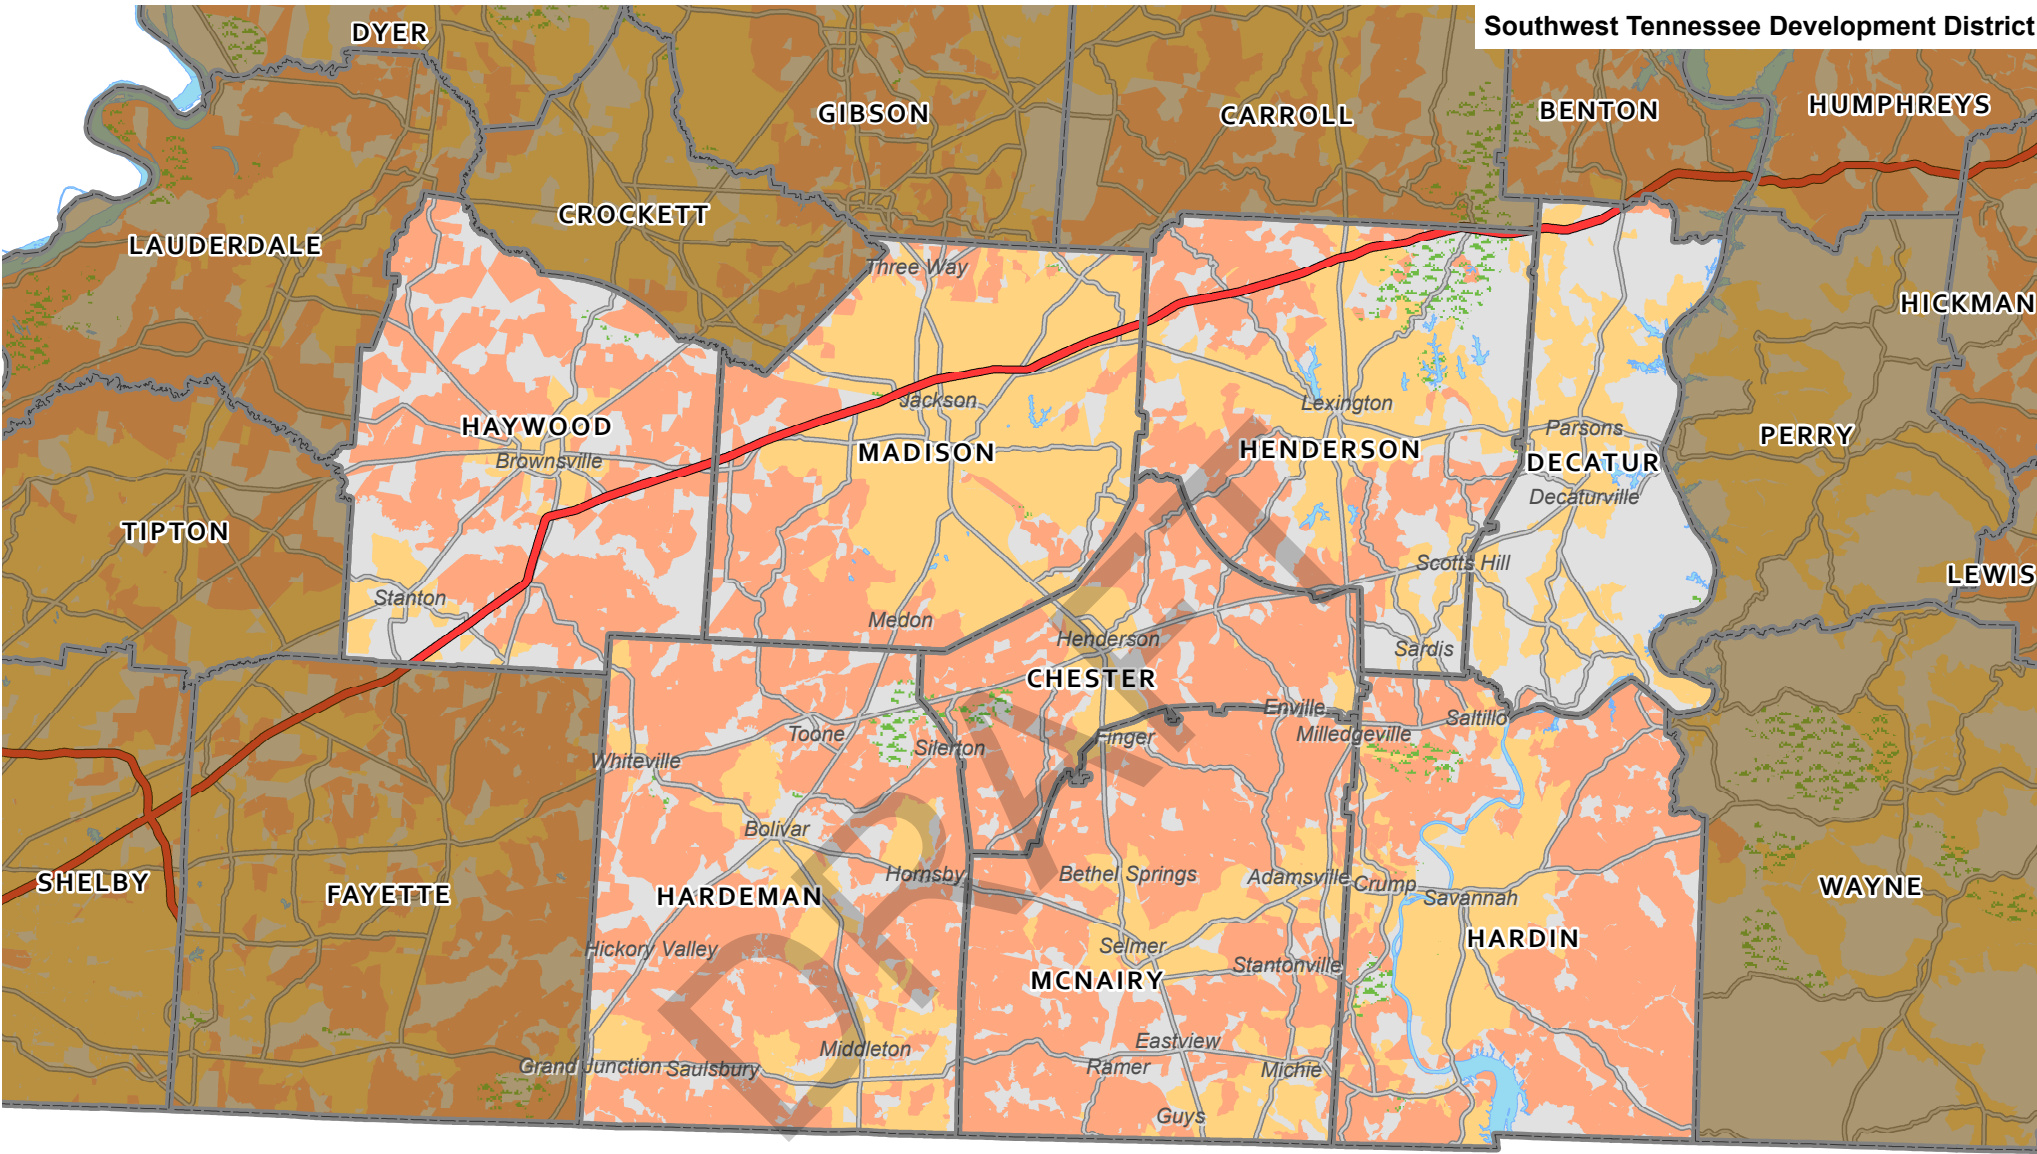

Connect America Fund: Phase II Eligibility

Scale = 1 : 750,000

- Blocks Eligible for CAF-II Program
- Ineligible: 10 Mbps or Faster Wired Service Reported
- No 10 Mbps Service Reported; Ineligible for other reasons
- Interstate Highways
- State + Federal Highways
- Public Lands