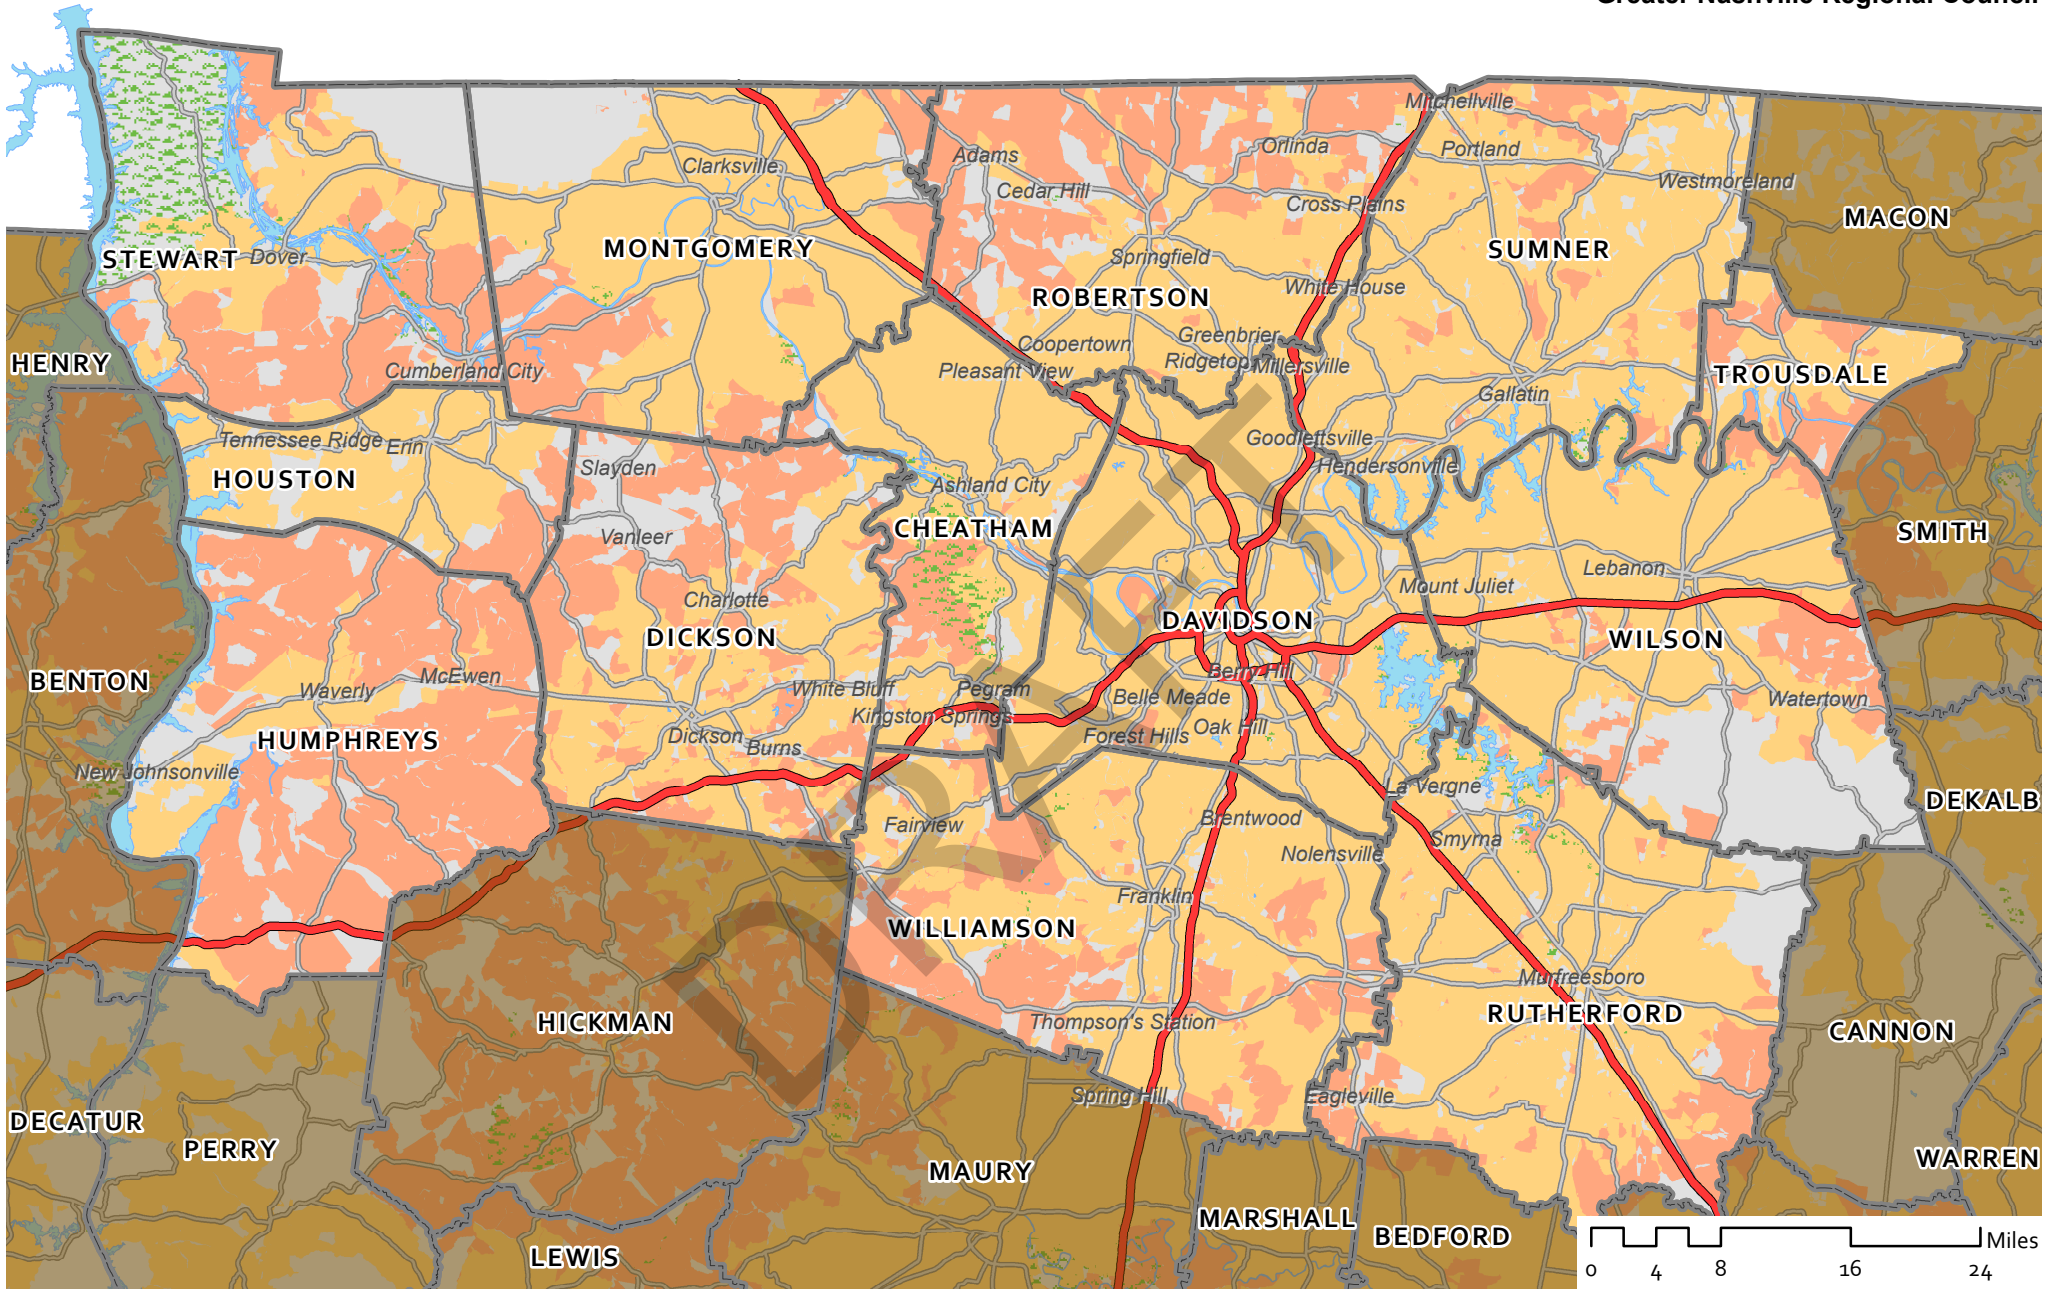

N

Connect America Fund: Phase II Eligibility

Scale = 1 : 750,000

- Blocks Eligible for CAF-II Program
- Ineligible: 10 Mbps or Faster Wired Service Reported
- No 10 Mbps Service Reported; Ineligible for other reasons
- Interstate Highways
- State + Federal Highways
- Public Lands