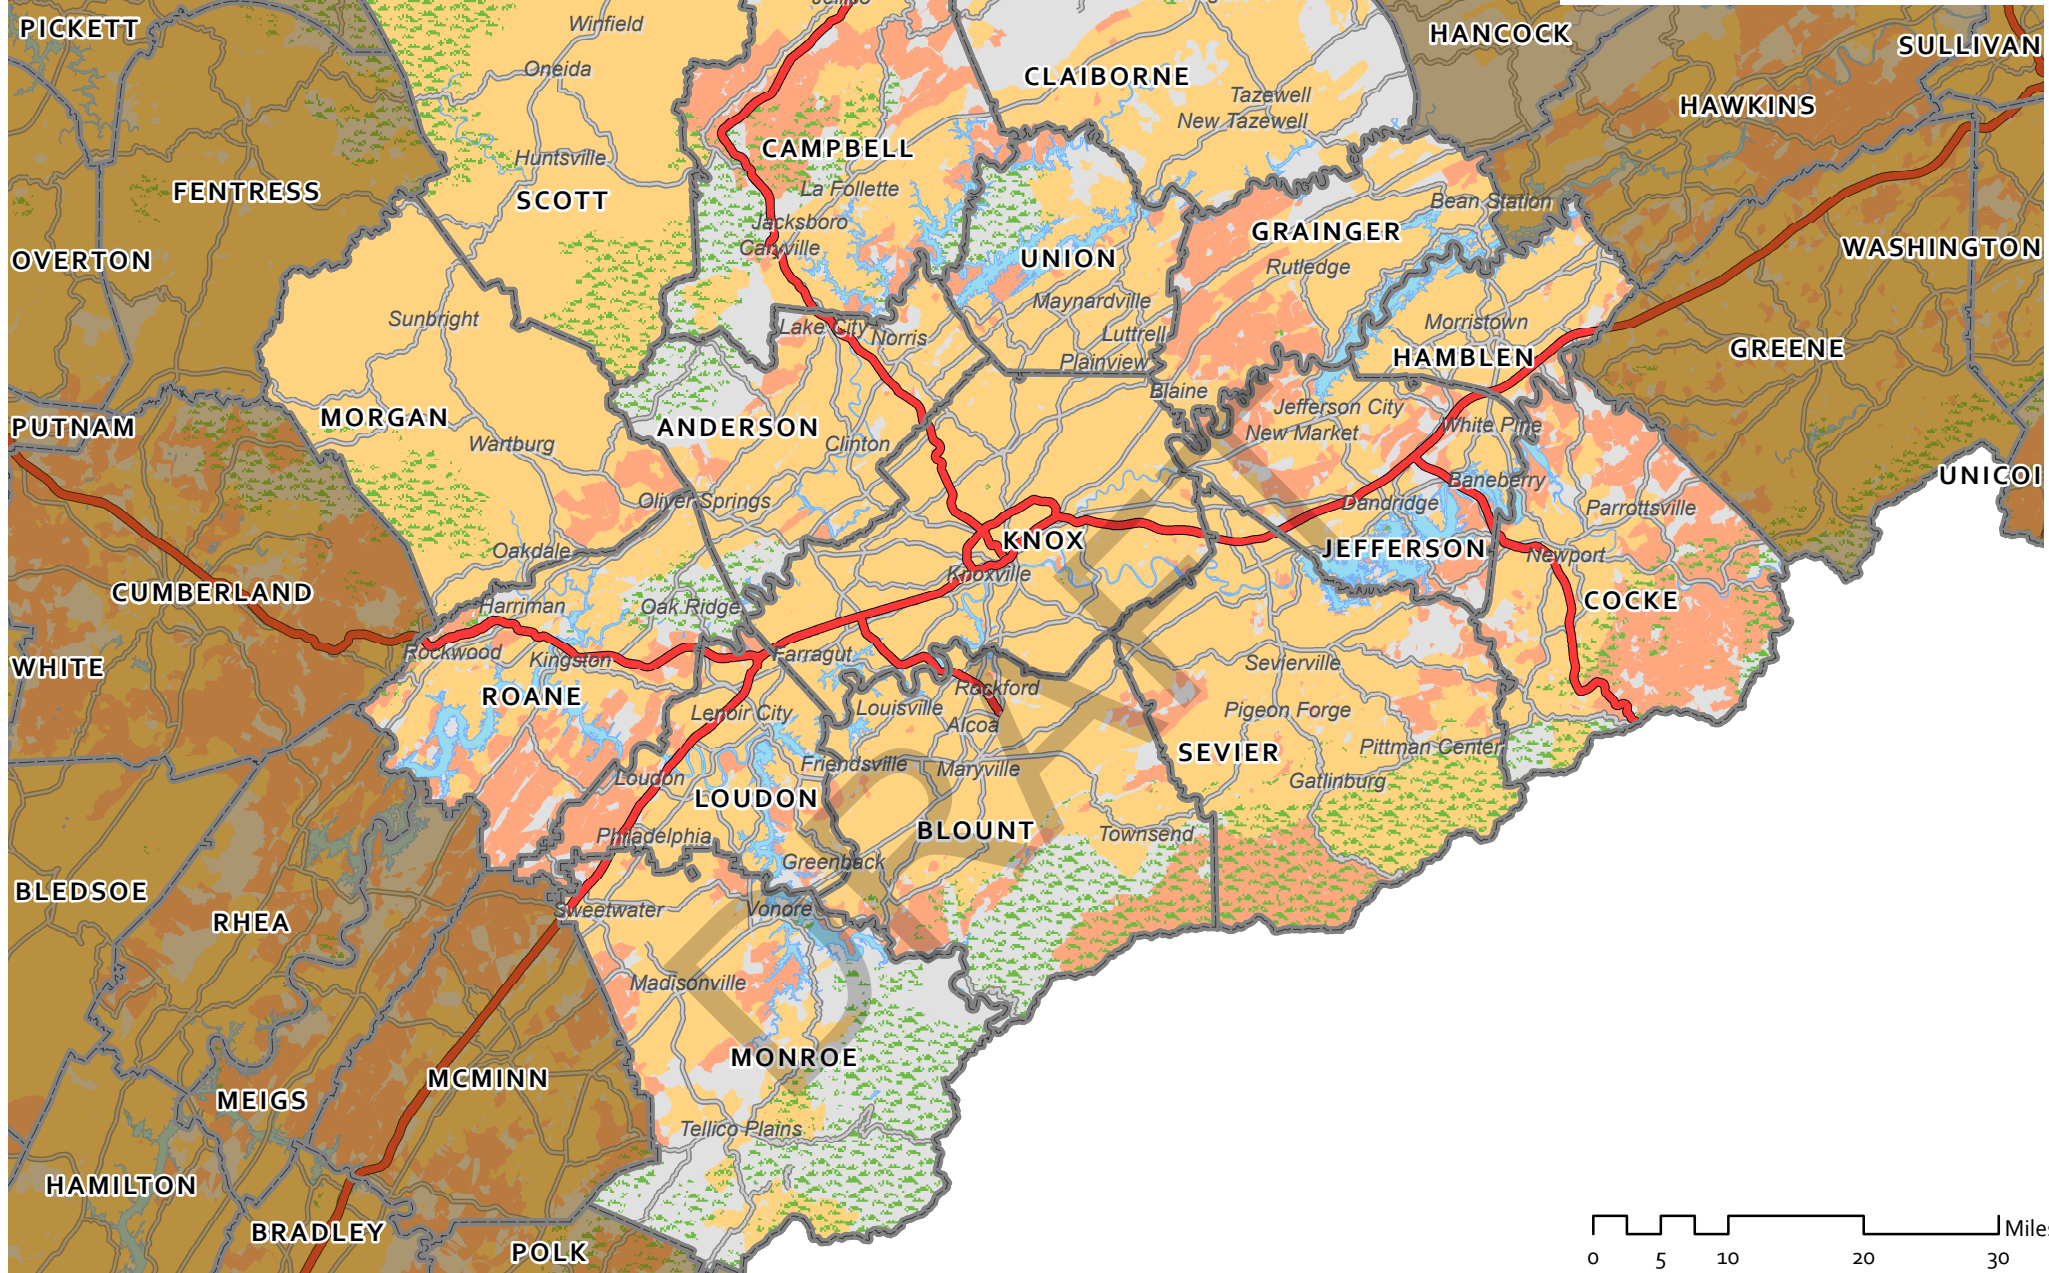

Connect America Fund: Phase II Eligibility

Scale = 1 : 900,000

- Blocks Eligible for CAF-II Program
- Ineligible: 10 Mbps or Faster Wired Service Reported
- No 10 Mbps Service Reported; Ineligible for other reasons
- Interstate Highways
- State + Federal Highways
- Public Lands