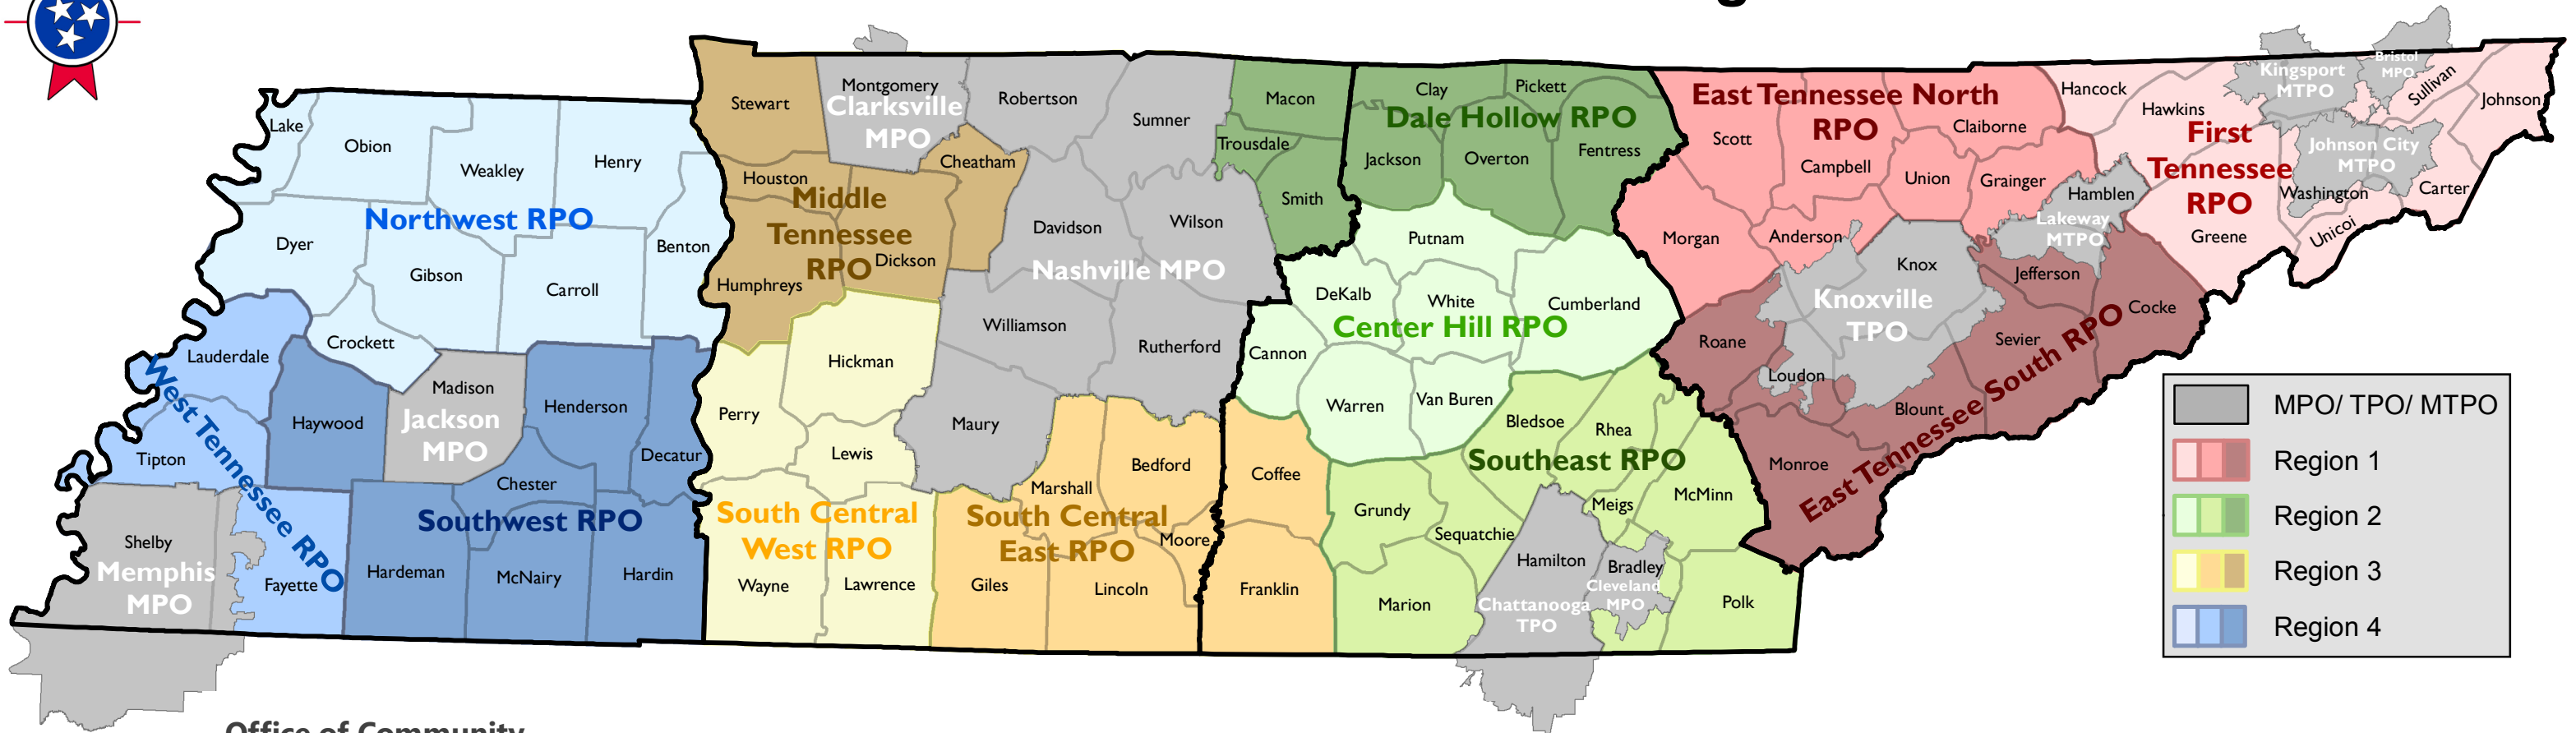

Tennessee MPO / TPO / RPO Planning Areas

Office of Community Transportation Staff

Region 1

Troy Ebbert
Michelle Christian
Trey Joiner

Region 2

Stacy Morrison
Sara Elmore

Region 3

Jonathan Russell
Kevin Teagarden