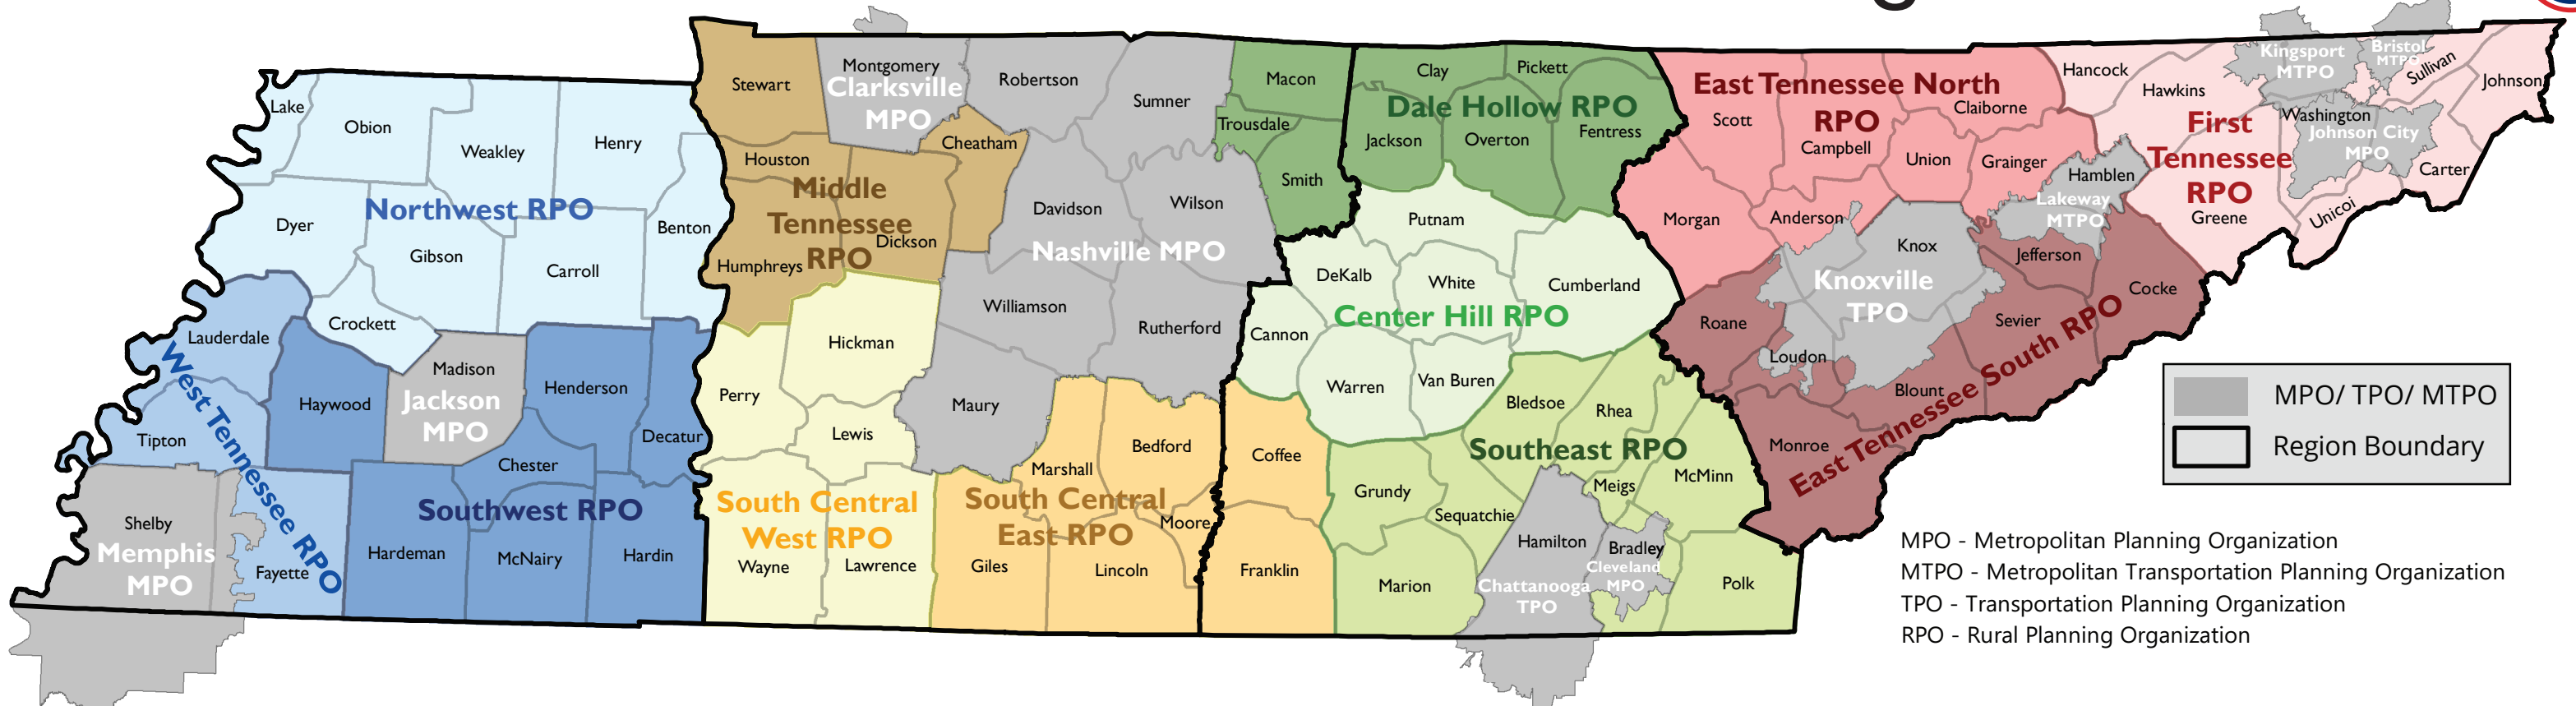

Tennessee MPO / TPO / RPO Planning Areas

MPO - Metropolitan Planning Organization
 MTPO - Metropolitan Transportation Planning Organization
 TPO - Transportation Planning Organization
 RPO - Rural Planning Organization

Office of Community Transportation Staff	RPO Coordinators		MPO, MTPO, and TPO Coordinators	
OCT Manager Stacy Morrison	Center Hill RPO Silas Stoddart	Northwest RPO Bethany Brock	Bristol MPO Rex Montgomery	Kingsport MTPO Lesley Philips
Headquarters Staff Jennifer Marshall	Dale Hollow RPO Mark Dudney	South Central East RPO Lisa Cross	Chattanooga TPO Karen Rennich	Knoxville TPO Jeff Welch
Region 1 Troy Ebbert Michelle Christian Ronda Sawyer	East Tennessee North RPO Don Brown	South Central West RPO Lisa Cross	Clarksville MPO Stan Williams	Lakeway MTPO Rich DesGroseilliers
Region 2 Andrea Noel Kevin Layne	East Tennessee South RPO Don Brown	Southeast RPO Mark Holcomb	Cleveland MPO Greg Thomas	Memphis MPO Pragati Srivastava
Region 3 Jonathan Russell Jonathan Wellemeyer	First Tennessee RPO Chase Milner	Southwest RPO Shelton Merrell	Jackson MPO Stan Pilant	Nashville MPO Sean Pfalzer
Region 4 Antoine Hawkins Ashley Owens Thiera Taylor	Middle Tennessee RPO Karyssa Wilson	West Tennessee RPO Kamillah Kelly	Johnson City MPO Glenn Berry	