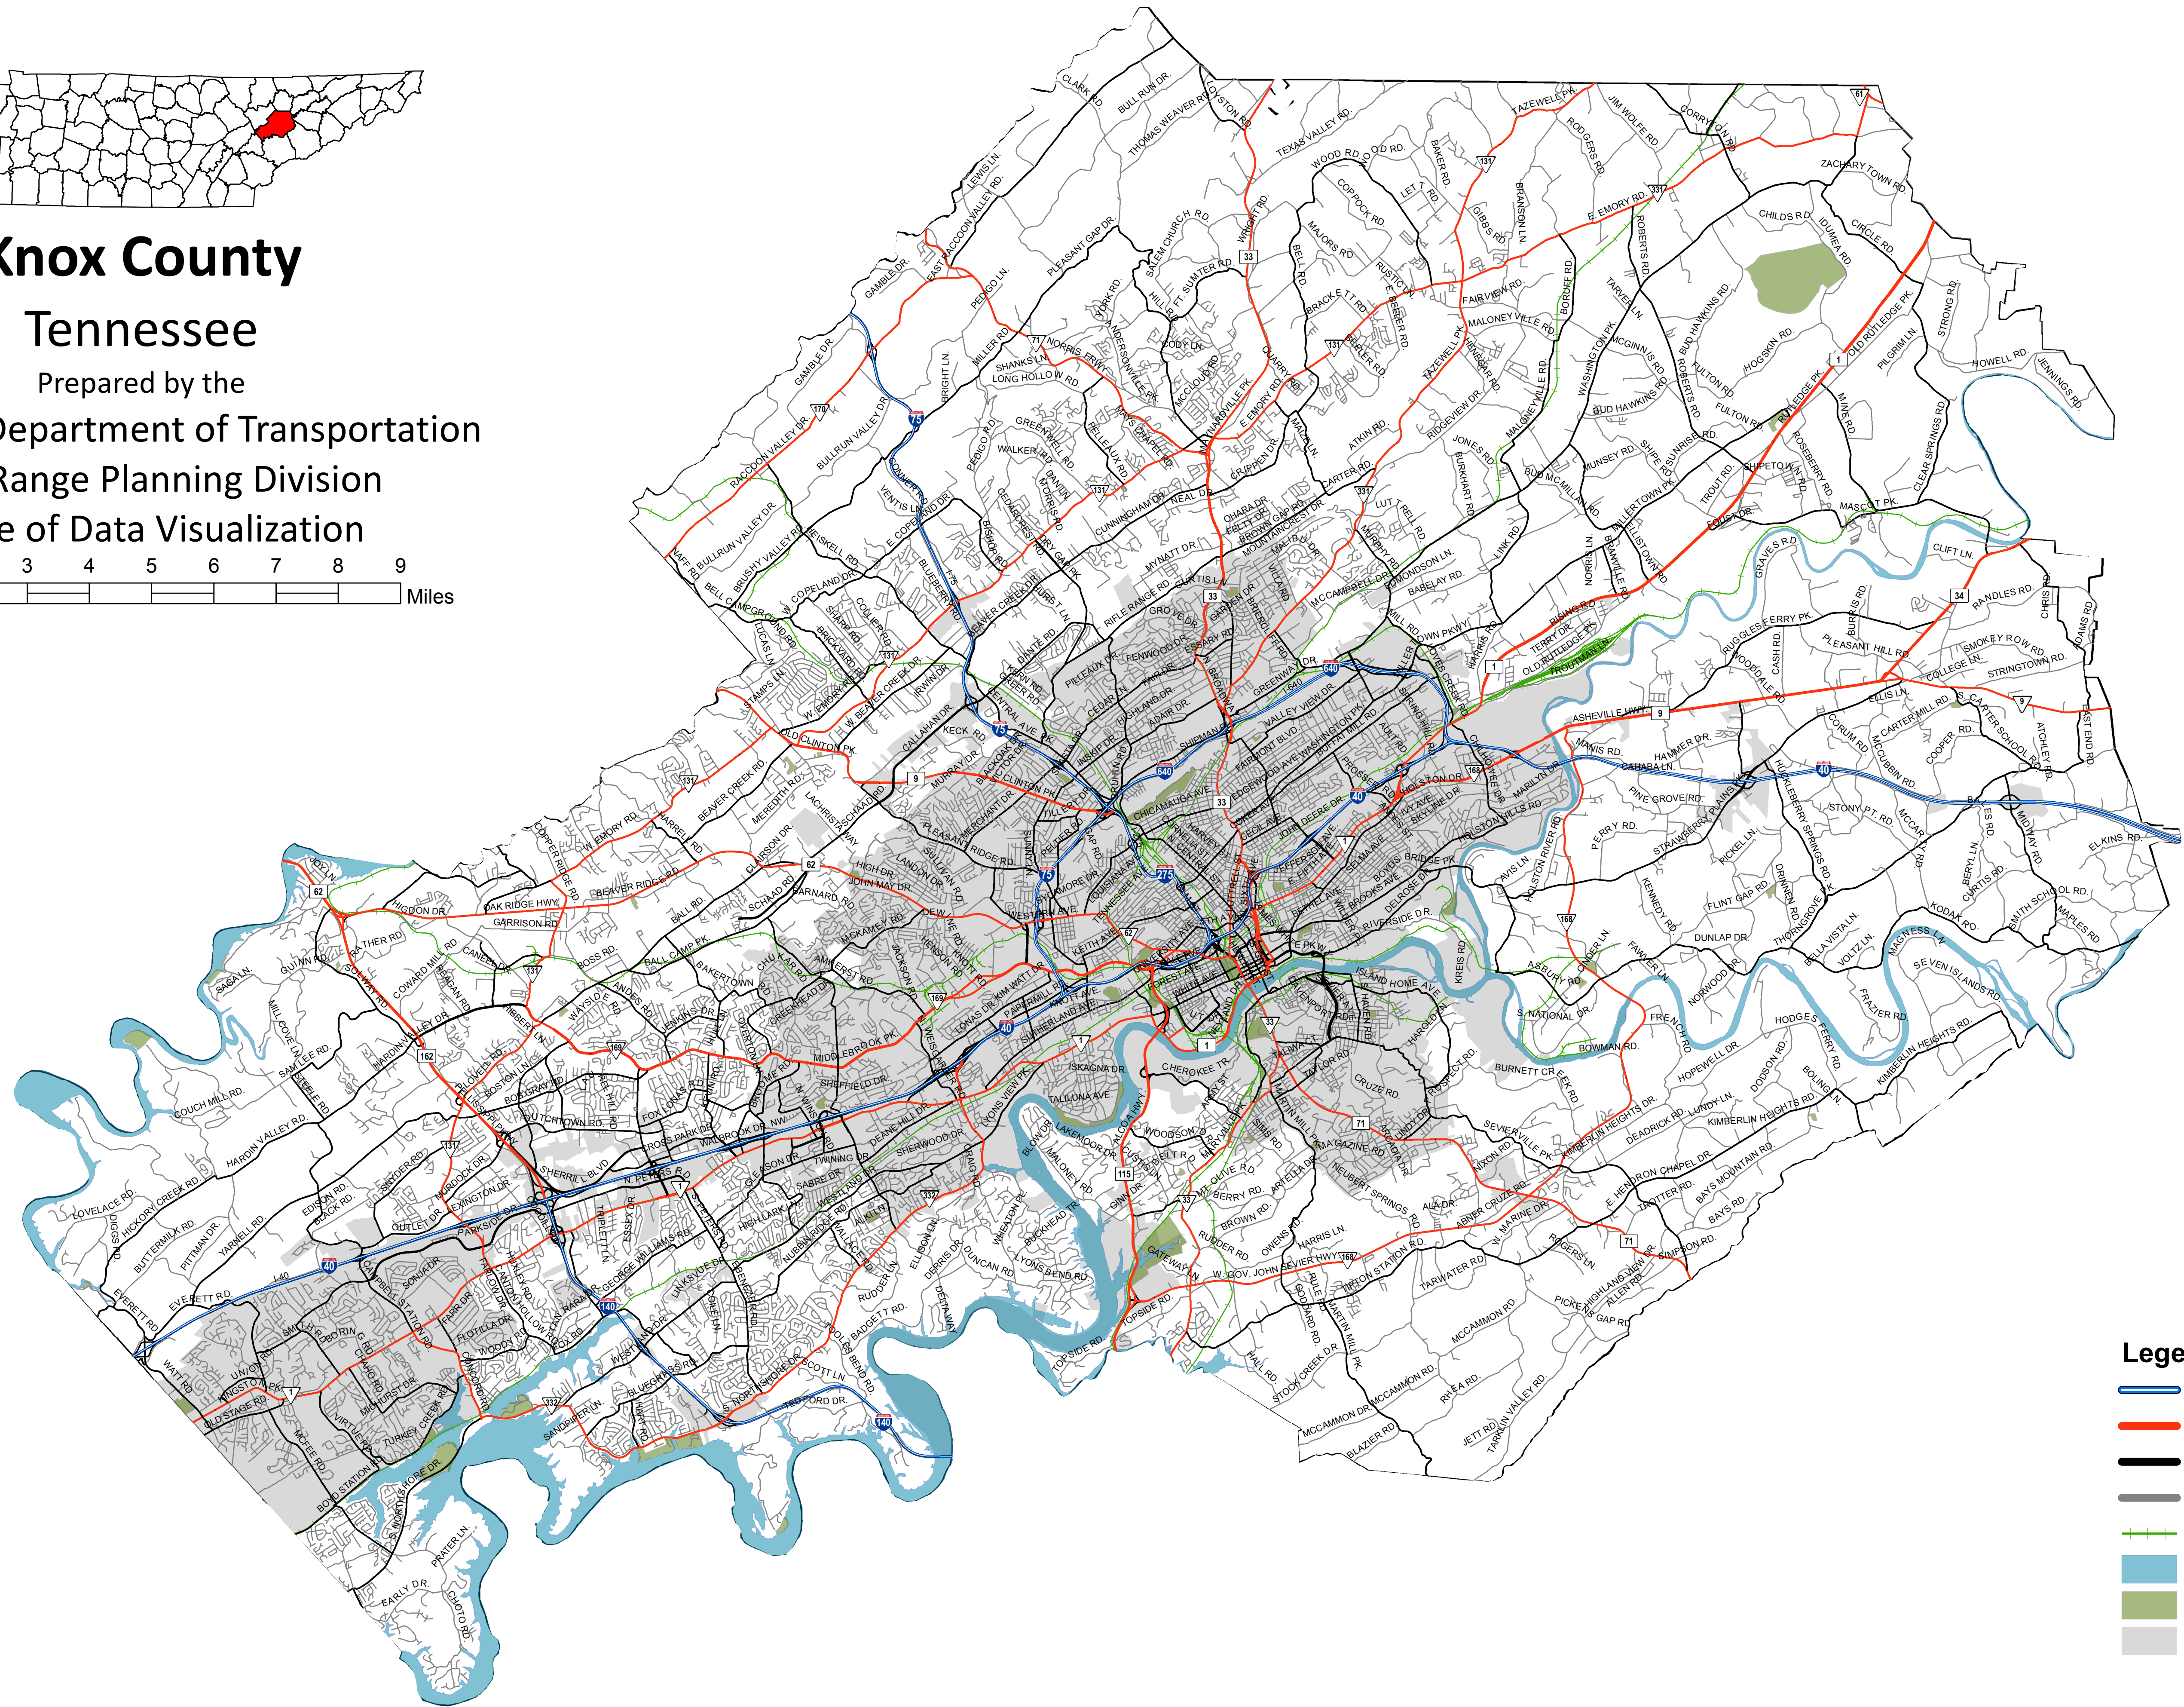

Knox County Tennessee

Prepared by the
Tennessee Department of Transportation
Long Range Planning Division
Office of Data Visualization

- Legend**
- Interstate
 - State Route
 - Functional Route
 - Local Route
 - Railroads
 - Major Waterways
 - Parks
 - Municipal Boundary