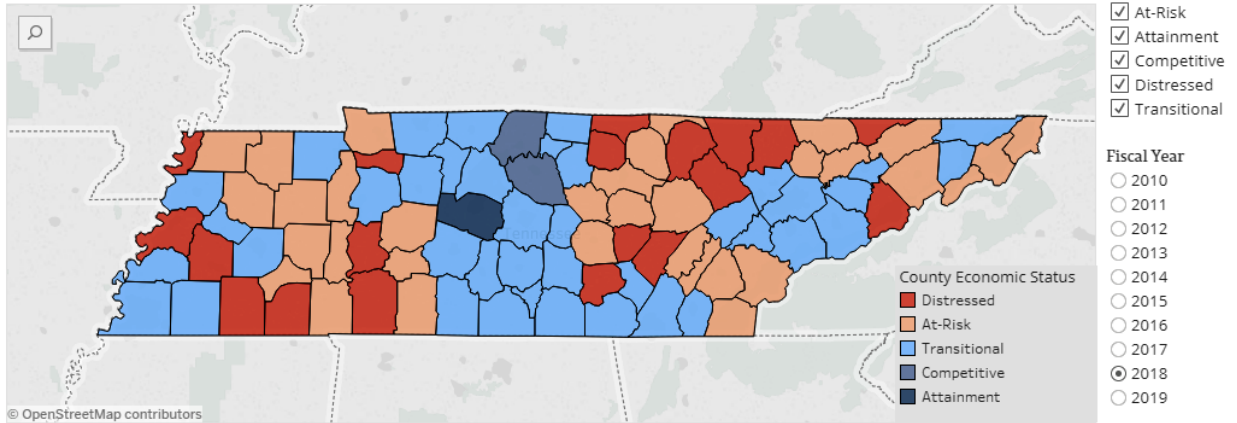

**Tennessee Student Assistance Corporation**

Thursday, May 3, 2018

**Discussion Item D:** Communication Services Update

**Staff Recommendation:** For discussion only.

**Background:** Staff will provide an update related to activities in the Communication Services Division.

# TN Distressed Counties

County Economic Status Map (Fiscal Year 2018)

Legends : Hover to see the definition.

- ❖ 19 Distressed Counties\*
- ❖ 28 Proposed College and Career Summits at the public high schools

## \*2018 TN Distressed Counties

Lake County	Houston County	Morgan County
Lauderdale County	Grundy County	Scott County
Haywood County	Jackson County	Campbell County
Hardeman County	Clay County	Hancock County
McNairy County	Van Buren County	Cocke County
Wayne County	Bledsoe County	
Perry County	Fentress County	