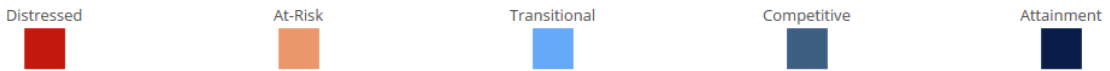

- ❖ 19 Distressed Counties*
- ❖ 28 Proposed College and Career Summits at the public high schools

*2018 TN Distressed Counties

Lake County	Houston County	Morgan County
Lauderdale County	Grundy County	Scott County
Haywood County	Jackson County	Campbell County
Hardeman County	Clay County	Hancock County
McNairy County	Van Buren County	Cocke County
Wayne County	Bledsoe County	
Perry County	Fentress County